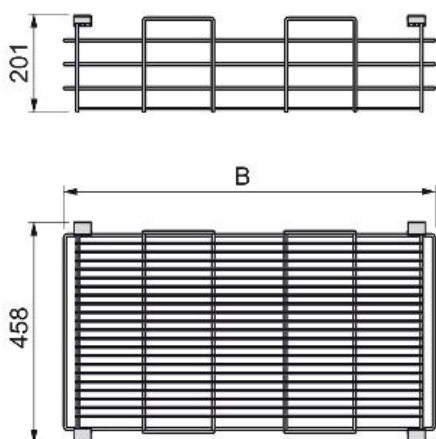

## Wire drawer

Moka slide and accessories

SPECIFICATIONS

B		Cod.	Finishing
475	2	6933013	Moka painted
675	2	6933113	Moka painted
775	2	6933213	Moka painted

DIAGRAM

ESSENTIAL PRODUCTS

Moka frame with runners