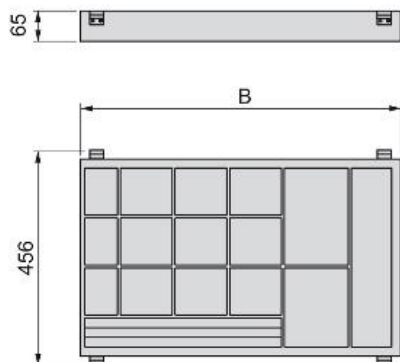

PRODUCT DATA SHEET

Organizer drawer

Moka slide and accessories

SPECIFICATIONS

B		Cod.	Finishing
483	1	6931075	Walnut wood
683	1	6931175	Walnut wood
783	1	6931275	Walnut wood

DIAGRAM

ESSENTIAL PRODUCTS

Moka frame with runners