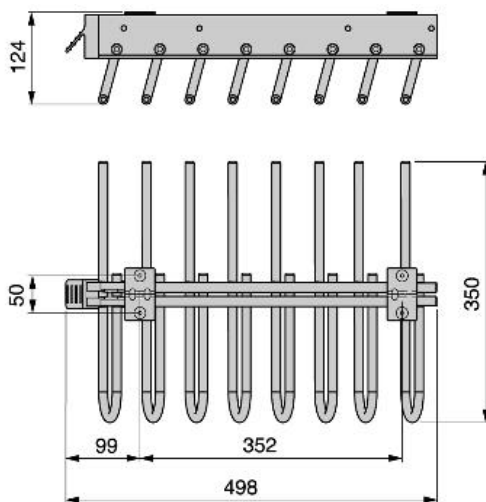

PRODUCT DATA SHEET

Pull-out trouser rack

Moka accessories

SPECIFICATIONS

Hand		Cod.	Finishing
Left	1	6912813	Moka painted
Right	1	6923413	Moka painted

DIAGRAM

INFORMATION

Picture shows right side model.

450mm full extension slides.

Includes handle for easy extension.

Includes screws for mounting.