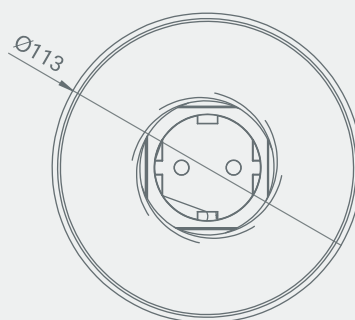

Planiranje

Cable length
400mm

Table thickness: Min 9mm
Installation opening: +0.5 -0.5 $\varnothing 80$ mm