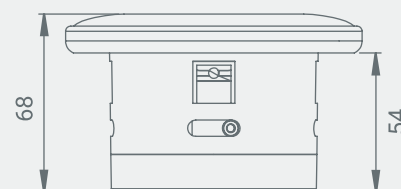

Planiranje

Cable length
400mm

Table thickness: Min 9mm
Installation opening: +0.5 -0.5 $\varnothing 80$ mm