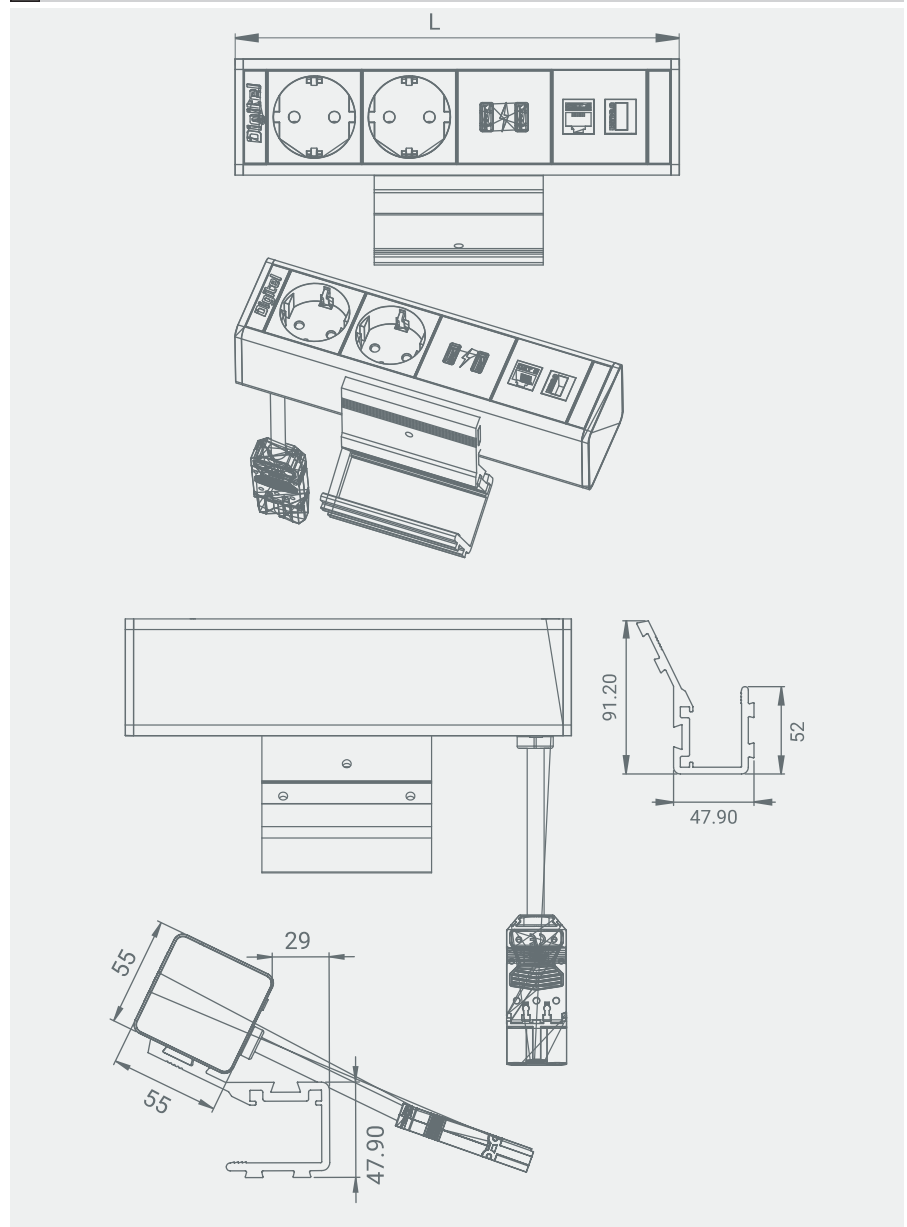

Planiranje

Poručivanje isključivo na upit (nije lagerski). Moguća kombinacija velikog broja modula. Mogućnost kombinacije „DESK UP“ sa nosačem za UPD uređaj ispod stola.

STRUJNE KARAKTERISTIKE

- Voltage: 100-250 V max
- Current: 16 A max
- Frequency: 50-60 Hz
- Temperature: 0 – 40°C
- Relative humidity: 0 – 95 % (no condensing)
- Protection: IP 20
- Power cable/connector: Cable HO5VV – F 3×1,5mm² EPN 1104/EPN 1114 (Wieland m/f) – 400mm.

PREPORUČENI MODULI

- USB 3.0 keystone F/F
- RJ45 CAT 6 keystone F/F
- HDMI keystone F/F
- VGA panel mount F/F
- AUDIO panel mount F/F
- DISPLAY PORT panel mount F/F
- Na zahtev: CH, DM, USA, FR, IT, GB,
- Multistandard power socket