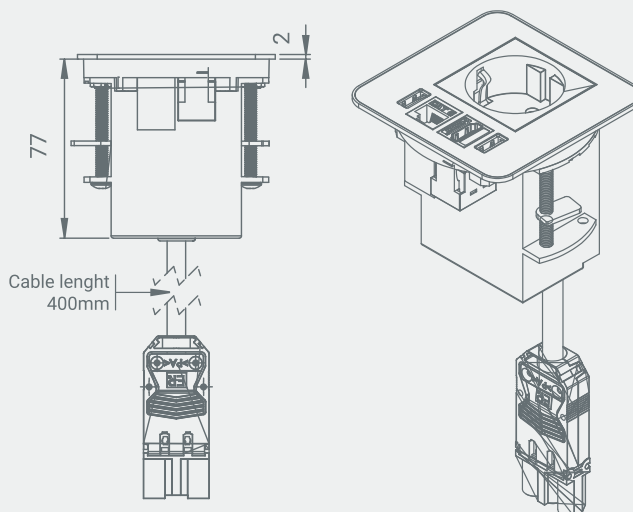

**Planiranje**

Table thickness: 12-48mm  
 Installation opening: Ø80 mm +0.5 -0.5

Konfiguracija	Boja	Šifra
1 x Power, 1 x USBcharger(2p)	Crna	<b>900-30</b>
1 x Power, 1 x USBcharger(2p)	Bela	<b>900-30W</b>
1 x Power, 1 x USBcharger(2p)	Crna + poklopac	<b>900-31</b>
1 x Power, 1 x HDMI, 1 x RJ45	Bela	<b>900-53</b>
1 x Power, 1 x USBcharger(2p), 1 x HDMI, 1 x RJ45	Crna	<b>900-32</b>
1 x Power, 1 x USBcharger(2p), 1 x HDMI, 1 x RJ45	Bela	<b>900-32W</b>
1 x Power, 1 x USBcharger(2p), 1 x HDMI, 1 x RJ45	Crna + poklopac	<b>900-33</b>
1 x Power, 1 x USBcharger(2p), 2 x Rj45	Crna + poklopac	<b>900-33D</b>
1 x Power, 1 x USBcharger(2p), 1 x HDMI, 1 x RJ45	Bela + poklopac	<b>900-33W</b>