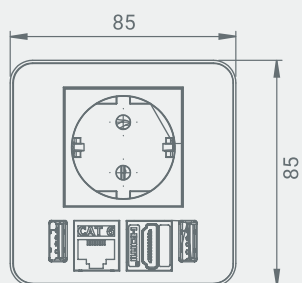

**Planiranje**

Table thickness: 12-48mm  
 Installation opening: Ø80 mm +0.5 -0.5

Konfiguracija	Boja	Šifra
1 x Power, 1 x USBcharger(2p)	Crna	<b>900-30</b>
1 x Power, 1 x USBcharger(2p)	Bela	<b>900-30W</b>
1 x Power, 1 x USBcharger(2p)	Crna + poklopac	<b>900-31</b>
1 x Power, 1 x HDMI, 1 x RJ45	Bela	<b>900-53</b>
1 x Power, 1 x USBcharger(2p), 1 x HDMI, 1 x RJ45	Crna	<b>900-32</b>
1 x Power, 1 x USBcharger(2p), 1 x HDMI, 1 x RJ45	Bela	<b>900-32W</b>
1 x Power, 1 x USBcharger(2p), 1 x HDMI, 1 x RJ45	Crna + poklopac	<b>900-33</b>
1 x Power, 1 x USBcharger(2p), 2 x Rj45	Crna + poklopac	<b>900-33D</b>
1 x Power, 1 x USBcharger(2p), 1 x HDMI, 1 x RJ45	Bela + poklopac	<b>900-33W</b>