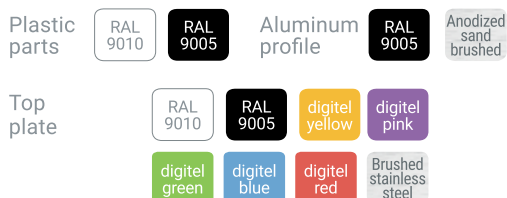

POP UP - Push & plug

OPIS

- Pop Up zauzima minimum prostora na radnoj površini.
- Namenjen za kuhinje, sobe I kancelarije
- Veoma lako se postavlja u standardni otvor Ø80+1mm.
- Lagani pritisak na gornju površinu uređaja čini da se mehanizam podigne u radni položaj.
- U kućište proizvedeno od najfinijeg aluminijuma i plastike mogu se smestiti utičnice i USB punjači, po izboru korisnika.
- Sa gornjom pločicom od inox-a, Pop Up je idealno rešenje za kuhinje.