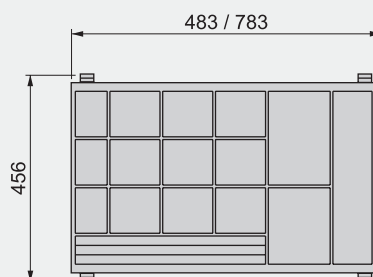

Naziv artikla

Šifra

MOKA ORGANIZER DRAWER 481X65 **6931075**

MOKA ORGANIZER DRAWER 781X65 **6931275**