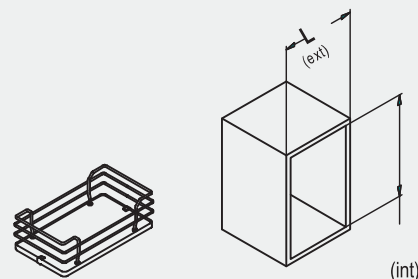

ŽIČANE KOLONE DE LUXE
PROIZVOD

100%
made in Italy

PLANIRANJE

| Šifra | H (min) | H (max) |
|---------------|---------|---------|
| 800TAG | 1835mm | 2185mm |
| 800TMG | 1490mm | 1840mm |
| 800TBG | 1145mm | 1495mm |