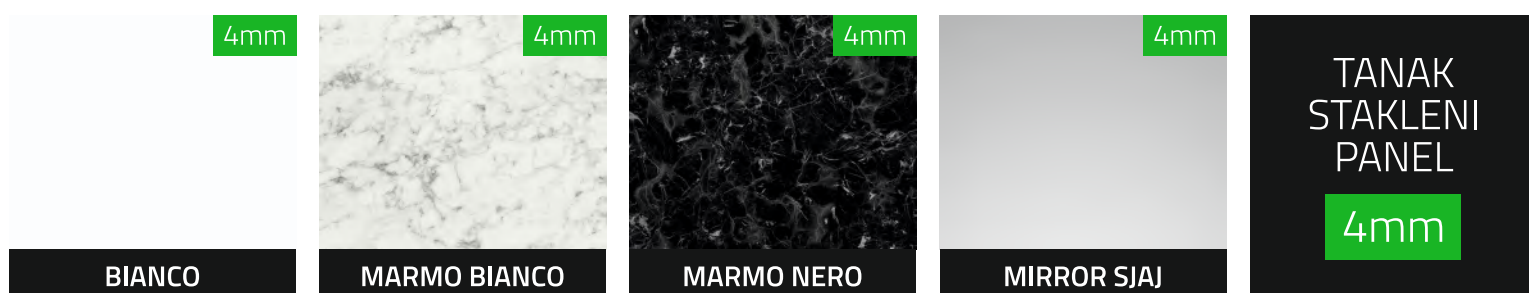

RAUVISIO CRYSTAL SLIM pametno staklo za ormare

Mnogobrojne prednosti: tanka laminatna konstrukcija, 50% lakše od pravog stakla, fleksibilno rezanje i bušenje, pogodno za saniranje ogledalskih pločica.