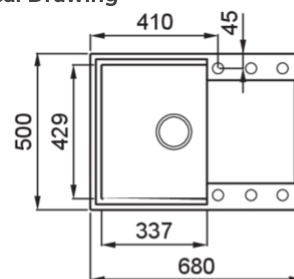

## Technical Drawing

0	
<b>Description</b>	1-bowl sink with drainer
<b>Model</b>	EASY 135
<b>Base (mm)</b>	450     600 if first component
0	Inset
<b>Dimensions (mm)</b>	680 x 500
<b>Hole for built-in installation (mm)</b>	660 x 480
<b>Number of Bowls</b>	1
<b>Bowl Depth (mm)</b>	210
0	
<b>Gross Weight (kg)</b>	15,04
<b>Net Weight (kg)</b>	9,80
<b>Packaging Dimension (kg)</b>	780 x 575 x 300
<b>0 (kg)</b>	0,135
0	
<b>Packaging</b>	Cardboard and polyethylene
<b>0</b>	Space-saving siphon, wastes and hooks.

# EASY 135

general tolerances where not expressly communicated ±0.2%  
connection dimensions according to UNI EN 695