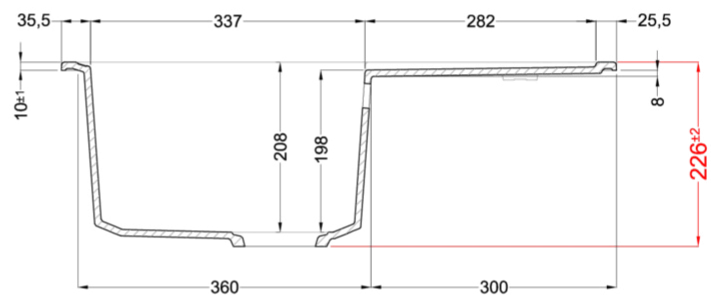

## Technical Drawing

0	
<b>Description</b>	1-bowl sink with drainer
<b>Model</b>	EASY 135
<b>Base (mm)</b>	450     600 if first component
0	Inset
<b>Dimensions (mm)</b>	680 x 500
<b>Hole for built-in installation (mm)</b>	660 x 480
<b>Number of Bowls</b>	1
<b>Bowl Depth (mm)</b>	210
0	
<b>Gross Weight (kg)</b>	15,04
<b>Net Weight (kg)</b>	9,80
<b>Packaging Dimension (kg)</b>	780 x 575 x 300
<b>0 (kg)</b>	0,135
0	
<b>Packaging</b>	Cardboard and polyethylene
<b>0</b>	Space-saving siphon, wastes and hooks.

**LGY13568** G68  
8032557043966

**LGY13578** G78  
8032557067337

CLASSIC

**LGY13551** G51  
8032557048398

**LGY13559** G59  
8032557042044

**LGY13562** G62  
8032557042037

# EASY 135

general tolerances where not expressly communicated ±0.2%  
connection dimensions according to UNI EN 695