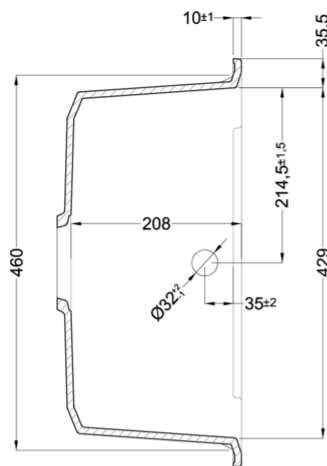

## Technical Drawing

0	
<b>Description</b>	1-bowl sink with drainer
<b>Model</b>	EASY 135
<b>Base (mm)</b>	450     600 if first component
0	Inset
<b>Dimensions (mm)</b>	680 x 500
<b>Hole for built-in installation (mm)</b>	660 x 480
<b>Number of Bowls</b>	1
<b>Bowl Depth (mm)</b>	210
0	
<b>Gross Weight (kg)</b>	15,04
<b>Net Weight (kg)</b>	9,80
<b>Packaging Dimension (kg)</b>	780 x 575 x 300
<b>0 (kg)</b>	0,135
0	
<b>Packaging</b>	Cardboard and polyethylene
<b>0</b>	Space-saving siphon, wastes and hooks.

**LGY13568** G68  
8032557043966

**LGY13578** G78  
8032557067337

CLASSIC

**LGY13551** G51  
8032557048398

**LGY13559** G59  
8032557042044

**LGY13562** G62  
8032557042037

# EASY 135

general tolerances where not expressly communicated ±0.2%  
connection dimensions according to UNI EN 695