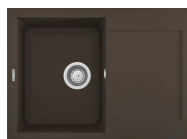

LGY13578 G78
8032557067337