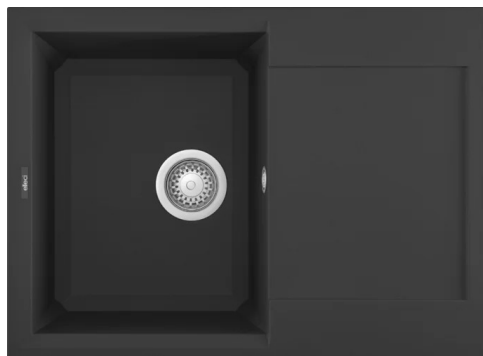

## Technical Drawing

0	
<b>Description</b>	1-bowl sink with drainer
<b>Model</b>	EASY 135
<b>Base (mm)</b>	450     600 if first component
0	Inset
<b>Dimensions (mm)</b>	680 x 500
<b>Hole for built-in installation (mm)</b>	660 x 480
<b>Number of Bowls</b>	1
<b>Bowl Depth (mm)</b>	210
0	
<b>Gross Weight (kg)</b>	15,04
<b>Net Weight (kg)</b>	9,80
<b>Packaging Dimension (kg)</b>	780 x 575 x 300
<b>0 (kg)</b>	0,135
0	
<b>Packaging</b>	Cardboard and polyethylene
<b>0</b>	Space-saving siphon, wastes and hooks.