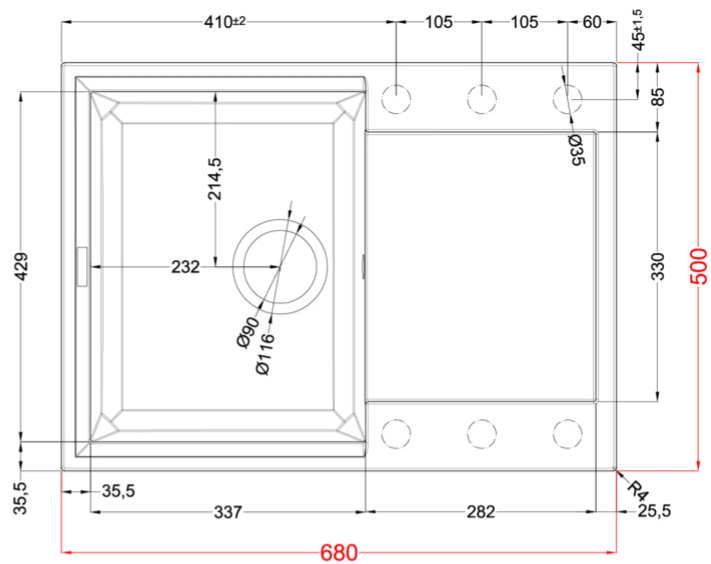

## Technical Drawing

0	
<b>Description</b>	1-bowl sink with drainer
<b>Model</b>	EASY 135
<b>Base (mm)</b>	450     600 if first component
0	Inset
<b>Dimensions (mm)</b>	680 x 500
<b>Hole for built-in installation (mm)</b>	660 x 480
<b>Number of Bowls</b>	1
<b>Bowl Depth (mm)</b>	210
0	
<b>Gross Weight (kg)</b>	15,04
<b>Net Weight (kg)</b>	9,80
<b>Packaging Dimension (kg)</b>	780 x 575 x 300
<b>0 (kg)</b>	0,135
0	
<b>Packaging</b>	Cardboard and polyethylene
<b>0</b>	Space-saving siphon, wastes and hooks.

**LGY13568** G68  
8032557043966

**LGY13578** G78  
8032557067337

CLASSIC

**LGY13551** G51  
8032557048398

**LGY13559** G59  
8032557042044

**LGY13562** G62  
8032557042037

# EASY 135

general tolerances where not expressly communicated ±0.2%  
connection dimensions according to UNI EN 695