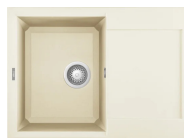

## Technical Drawing

0	
<b>Description</b>	1-bowl sink with drainer
<b>Model</b>	EASY 135
<b>Base (mm)</b>	450     600 if first component
0	Inset
<b>Dimensions (mm)</b>	680 x 500
<b>Hole for built-in installation (mm)</b>	660 x 480
<b>Number of Bowls</b>	1
<b>Bowl Depth (mm)</b>	210
0	
<b>Gross Weight (kg)</b>	15,04
<b>Net Weight (kg)</b>	9,80
<b>Packaging Dimension (kg)</b>	780 x 575 x 300
<b>0 (kg)</b>	0,135
0	
<b>Packaging</b>	Cardboard and polyethylene
<b>0</b>	Space-saving siphon, wastes and hooks.

**LGY13568** G68  
8032557043966

**LGY13578** G78  
8032557067337

CLASSIC

**LGY13551** G51  
8032557048398

**LGY13559** G59  
8032557042044

**LGY13562** G62  
8032557042037