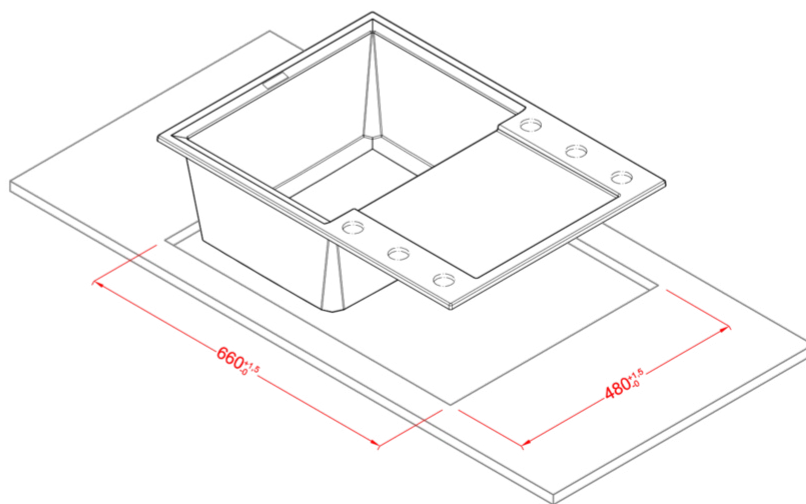

## Technical Drawing

0	
<b>Description</b>	1-bowl sink with drainer
<b>Model</b>	EASY 135
<b>Base (mm)</b>	450     600 if first component
0	Inset
<b>Dimensions (mm)</b>	680 x 500
<b>Hole for built-in installation (mm)</b>	660 x 480
<b>Number of Bowls</b>	1
<b>Bowl Depth (mm)</b>	210
0	
<b>Gross Weight (kg)</b>	15,04
<b>Net Weight (kg)</b>	9,80
<b>Packaging Dimension (kg)</b>	780 x 575 x 300
<b>0 (kg)</b>	0,135
0	
<b>Packaging</b>	Cardboard and polyethylene
<b>0</b>	Space-saving siphon, wastes and hooks.

**LGY13568** G68  
8032557043966

**LGY13578** G78  
8032557067337

CLASSIC

**LGY13551** G51  
8032557048398

**LGY13559** G59  
8032557042044

**LGY13562** G62  
8032557042037

# EASY 135

general tolerances where not expressly communicated ±0.2%  
connection dimensions according to UNI EN 695