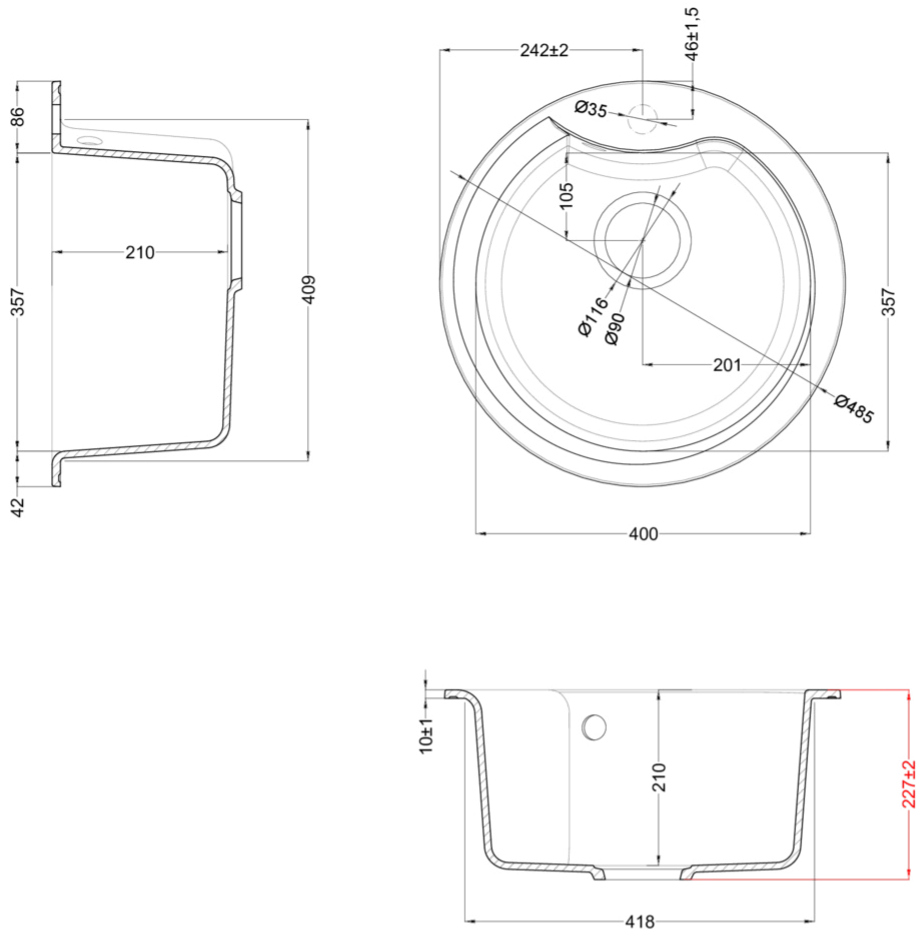

EGO ROUND

Technical Drawing

0

Description 1-bowl sink

Model EGO ROUND

Base (mm) 500

0 Inset

Dimensions (mm) Ø 485

Hole for built-in installation (mm) Ø 465

Number of Bowls 1

Bowl Depth (mm) 210

0

Gross Weight (kg) 10,30

Net Weight (kg) 5,80

Packaging Dimension (kg) 575 x 575 x 300

0 (kg) 0,099

MATT

LGEROU40 G40
8032861042020

LGEROU43 G43
8032557037347

LGEROU68 G68
8031873050221

CLASSIC

LGEROU51 G51
8031873050146

LGEROU59 G59
8031873050207

LGEROU62 G62
8031873050214

EGO ROUND

general tolerances where not expressly communicated $\pm 0.2\%$
connection dimensions according to UNI EN 695