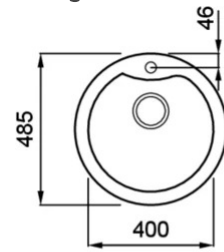

EGO ROUND

Technical Drawing

0

Description 1-bowl sink

Model EGO ROUND

Base (mm) 500

0 Inset

Dimensions (mm) Ø 485

Hole for built-in installation (mm) Ø 465

Number of Bowls 1

Bowl Depth (mm) 210

0

Gross Weight (kg) 10,30

Net Weight (kg) 5,80

Packaging Dimension (kg) 575 x 575 x 300

0 (kg) 0,099

EGO ROUND

general tolerances where not expressly communicated $\pm 0.2\%$
connection dimensions according to UNI EN 695