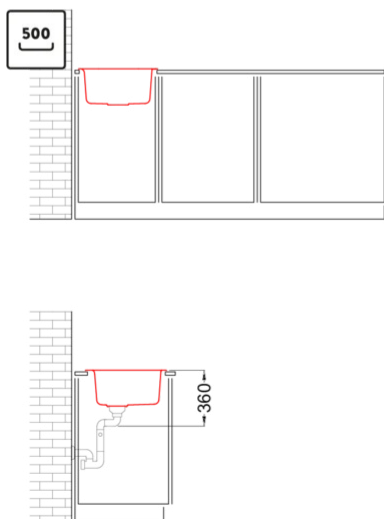

EGO ROUND

Technical Drawing

0

Description 1-bowl sink

Model EGO ROUND

Base (mm) 500

0 Inset

Dimensions (mm) Ø 485

Hole for built-in installation (mm) Ø 465

Number of Bowls 1

Bowl Depth (mm) 210

0

Gross Weight (kg) 10,30

Net Weight (kg) 5,80

Packaging Dimension (kg) 575 x 575 x 300

0 (kg) 0,099

MATT

LGEROU40 G40
8032861042020

LGEROU43 G43
8032557037347

LGEROU68 G68
8031873050221

CLASSIC

LGEROU51 G51
8031873050146

LGEROU59 G59
8031873050207

LGEROU62 G62
8031873050214

EGO ROUND

general tolerances where not expressly communicated $\pm 0.2\%$
connection dimensions according to UNI EN 695