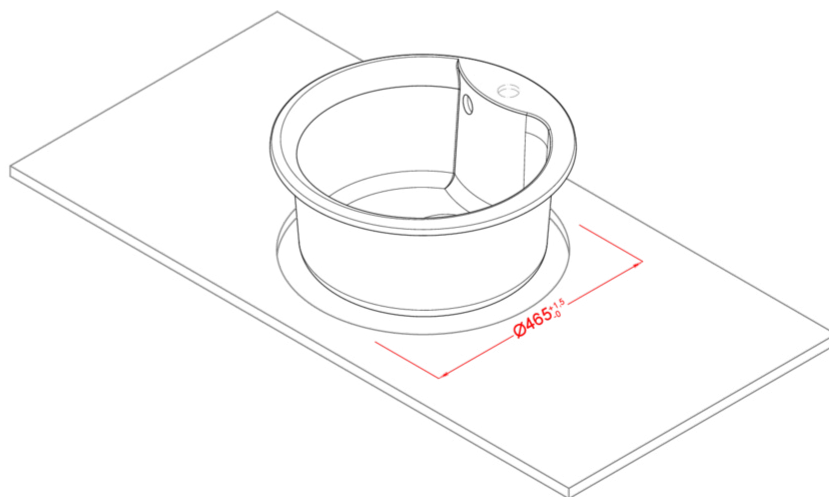

EGO ROUND

Technical Drawing

0

Description 1-bowl sink

Model EGO ROUND

Base (mm) 500

0 Inset

Dimensions (mm) Ø 485

Hole for built-in installation (mm) Ø 465

Number of Bowls 1

Bowl Depth (mm) 210

0

Gross Weight (kg) 10,30

Net Weight (kg) 5,80

Packaging Dimension (kg) 575 x 575 x 300

0 (kg) 0,099

EGO ROUND

general tolerances where not expressly communicated $\pm 0.2\%$
connection dimensions according to UNI EN 695