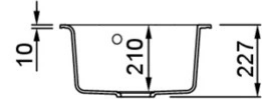

EGO ROUND

Technical Drawing

0

Description 1-bowl sink

Model EGO ROUND

Base (mm) 500

0 Inset

Dimensions (mm) Ø 485

Hole for built-in installation (mm) Ø 465

Number of Bowls 1

Bowl Depth (mm) 210

0

Gross Weight (kg) 10,30

Net Weight (kg) 5,80

Packaging Dimension (kg) 575 x 575 x 300

0 (kg) 0,099