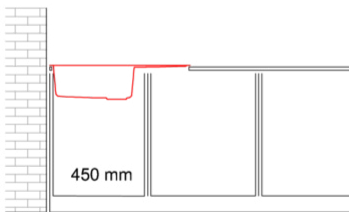

LIFE 400

general tolerances where not expressly communicated $\pm 0.2\%$
connection dimensions according to UNI EN 695