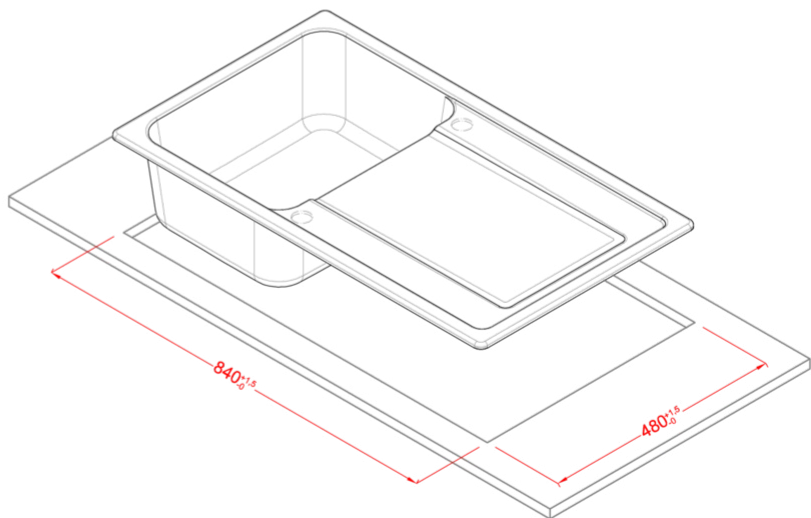

LIFE 400

general tolerances where not expressly communicated $\pm 0.2\%$
connection dimensions according to UNI EN 695