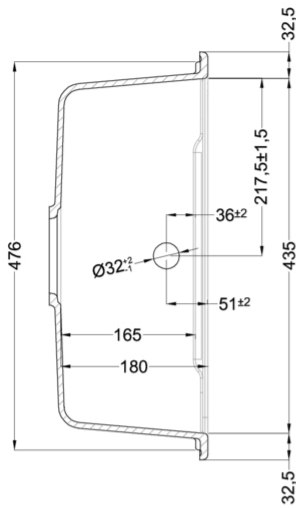

## Technical Drawing

0

**Description** 1-bowl sink with drainer

**Model** LIFE 400

**Base (mm)** 450

0 Inset

**Dimensions (mm)** 860 x 500

**Hole for built-in installation (mm)** 840 x 480

**Number of Bowls** 1

**Bowl Depth (mm)** 180

0

**Packaging Dimension (kg)** 940 x 575 x 300

0 (kg) 0,162

0

0 Space-saving siphon, wastes and hooks.

### MATT

**LG240078** G78  
8032557068082

**LG240040** G40  
8032557068013

**LG240043** G43  
8032557068020

**LG240048** G48  
8032557068037

**LG240068** G68  
8032557068075

CLASSIC

**LG240051** G51  
8032557068044

# LIFE 400

general tolerances where not expressly communicated  $\pm 0.2\%$   
 connection dimensions according to UNI EN 695