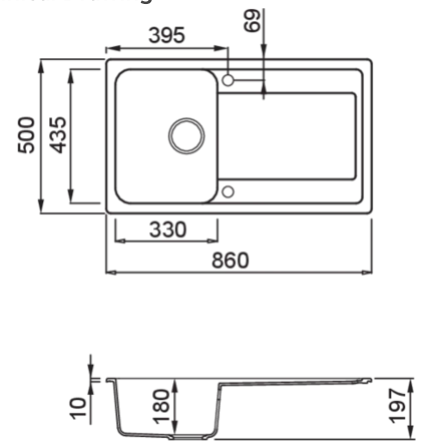

## Technical Drawing

0

**Description** 1-bowl sink with drainer

**Model** LIFE 400

**Base (mm)** 450

0 Inset

**Dimensions (mm)** 860 x 500

**Hole for built-in installation (mm)** 840 x 480

**Number of Bowls** 1

**Bowl Depth (mm)** 180

0

**Packaging Dimension (kg)** 940 x 575 x 300

0 (kg) 0,162

0

0 Space-saving siphon, wastes and hooks.

# LIFE 400

general tolerances where not expressly communicated  $\pm 0.2\%$   
 connection dimensions according to UNI EN 695