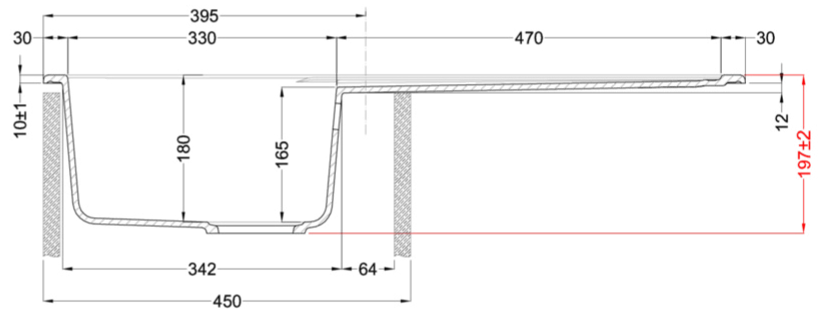

## Technical Drawing

0

**Description** 1-bowl sink with drainer

**Model** LIFE 400

**Base (mm)** 450

0 Inset

**Dimensions (mm)** 860 x 500

**Hole for built-in installation (mm)** 840 x 480

**Number of Bowls** 1

**Bowl Depth (mm)** 180

0

**Packaging Dimension (kg)** 940 x 575 x 300

0 (kg) 0,162

0

0 Space-saving siphon, wastes and hooks.

### MATT

**LG240078** G78  
8032557068082

**LG240040** G40  
8032557068013

**LG240043** G43  
8032557068020

**LG240048** G48  
8032557068037

**LG240068** G68  
8032557068075

CLASSIC

**LG240051** G51  
8032557068044

# LIFE 400

general tolerances where not expressly communicated  $\pm 0.2\%$   
 connection dimensions according to UNI EN 695