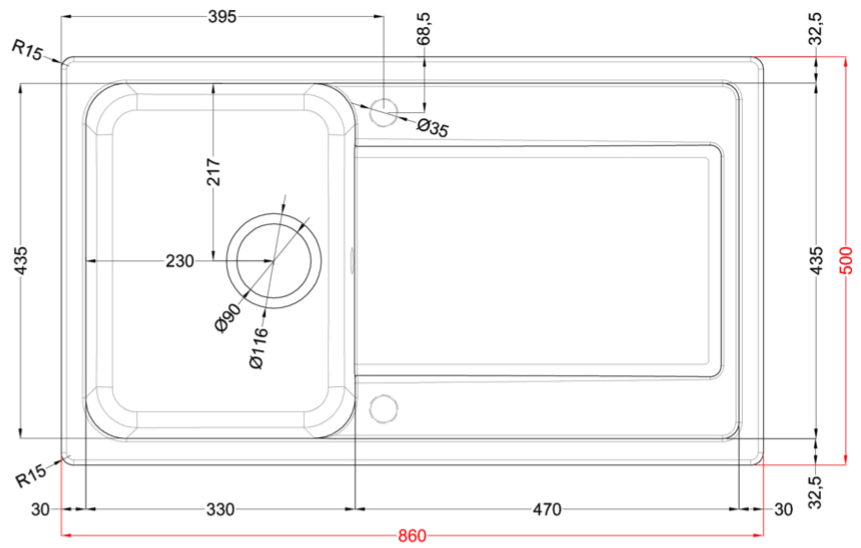

LIFE 400

general tolerances where not expressly communicated $\pm 0.2\%$
connection dimensions according to UNI EN 695