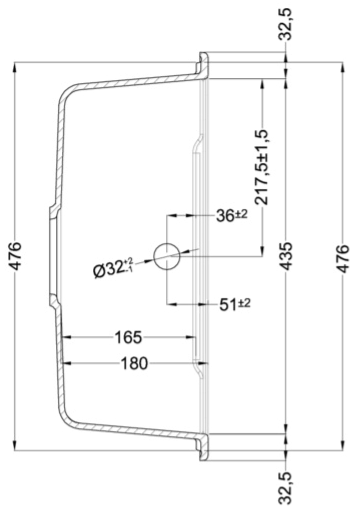

LIFE 410

Technical Drawing

0	
<b>Description</b>	1-bowl sink with drainer
<b>Model</b>	LIFE 410
<b>Base (mm)</b>	600
0	Inset
<b>Dimensions (mm)</b>	860 x 500
<b>Hole for built-in installation (mm)</b>	840 x 480
<b>Number of Bowls</b>	1
<b>Bowl Depth (mm)</b>	180
0	
<b>Packaging Dimension (kg)</b>	940 x 575 x 300
<b>0 (kg)</b>	0,162
0	
0	Space-saving siphon, wastes and hooks.

**LG241043** G43  
8032557067948

**LG241048** G48  
8032557067955

**LG241068** G68  
8032557067993

CLASSIC

**LG241051** G51  
8032557067962

**LG241059** G59  
8032557067979

**LG241062** G62  
8032557067986

## LIFE 410

general tolerances where not expressly communicated  $\pm 0.2\%$   
connection dimensions according to UNI EN 695