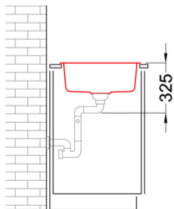

LIFE 410

Technical Drawing

0	
<b>Description</b>	1-bowl sink with drainer
<b>Model</b>	LIFE 410
<b>Base (mm)</b>	600
0	Inset
<b>Dimensions (mm)</b>	860 x 500
<b>Hole for built-in installation (mm)</b>	840 x 480
<b>Number of Bowls</b>	1
<b>Bowl Depth (mm)</b>	180
0	
<b>Packaging Dimension (kg)</b>	940 x 575 x 300
<b>0 (kg)</b>	0,162
0	
0	Space-saving siphon, wastes and hooks.

**LG241043** G43  
8032557067948

**LG241048** G48  
8032557067955

**LG241068** G68  
8032557067993

CLASSIC

**LG241051** G51  
8032557067962

**LG241059** G59  
8032557067979

**LG241062** G62  
8032557067986

## LIFE 410

general tolerances where not expressly communicated  $\pm 0.2\%$   
connection dimensions according to UNI EN 695