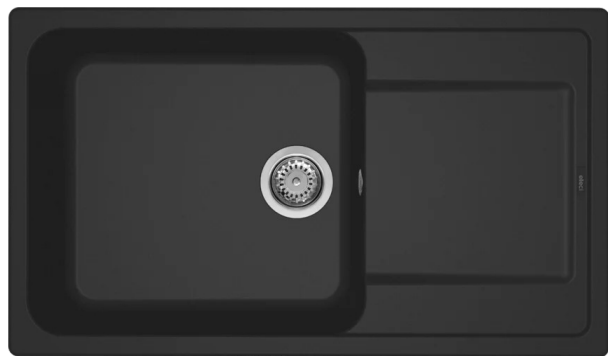

LIFE 410

Technical Drawing

0	
<b>Description</b>	1-bowl sink with drainer
<b>Model</b>	LIFE 410
<b>Base (mm)</b>	600
0	Inset
<b>Dimensions (mm)</b>	860 x 500
<b>Hole for built-in installation (mm)</b>	840 x 480
<b>Number of Bowls</b>	1
<b>Bowl Depth (mm)</b>	180
0	
<b>Packaging Dimension (kg)</b>	940 x 575 x 300
<b>0 (kg)</b>	0,162
0	
0	Space-saving siphon, wastes and hooks.