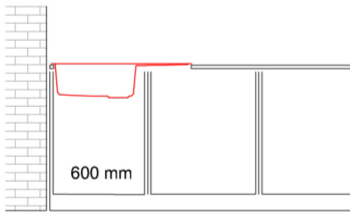

LIFE 410

Technical Drawing

0	
<b>Description</b>	1-bowl sink with drainer
<b>Model</b>	LIFE 410
<b>Base (mm)</b>	600
0	Inset
<b>Dimensions (mm)</b>	860 x 500
<b>Hole for built-in installation (mm)</b>	840 x 480
<b>Number of Bowls</b>	1
<b>Bowl Depth (mm)</b>	180
0	
<b>Packaging Dimension (kg)</b>	940 x 575 x 300
<b>0 (kg)</b>	0,162
0	
0	Space-saving siphon, wastes and hooks.

**LG241043** G43  
8032557067948

**LG241048** G48  
8032557067955

**LG241068** G68  
8032557067993

CLASSIC

**LG241051** G51  
8032557067962

**LG241059** G59  
8032557067979

**LG241062** G62  
8032557067986

## LIFE 410

general tolerances where not expressly communicated  $\pm 0.2\%$   
connection dimensions according to UNI EN 695