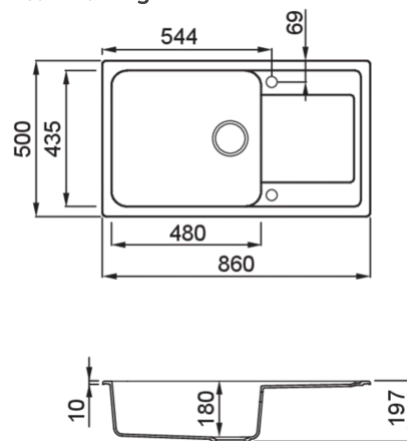

LIFE 410

Technical Drawing

0	
<b>Description</b>	1-bowl sink with drainer
<b>Model</b>	LIFE 410
<b>Base (mm)</b>	600
0	Inset
<b>Dimensions (mm)</b>	860 x 500
<b>Hole for built-in installation (mm)</b>	840 x 480
<b>Number of Bowls</b>	1
<b>Bowl Depth (mm)</b>	180
0	
<b>Packaging Dimension (kg)</b>	940 x 575 x 300
<b>0 (kg)</b>	0,162
0	
0	Space-saving siphon, wastes and hooks.

## LIFE 410

general tolerances where not expressly communicated  $\pm 0.2\%$   
connection dimensions according to UNI EN 695