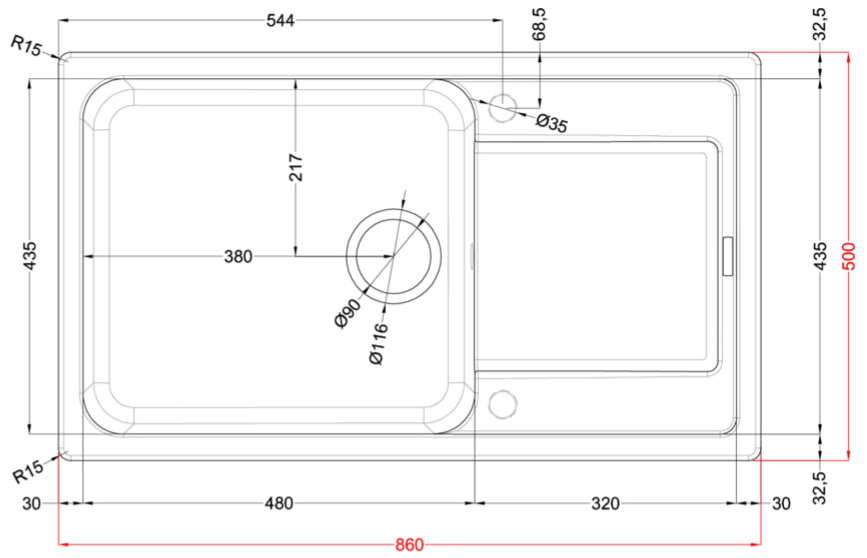

LIFE 410

Technical Drawing

0	
<b>Description</b>	1-bowl sink with drainer
<b>Model</b>	LIFE 410
<b>Base (mm)</b>	600
0	Inset
<b>Dimensions (mm)</b>	860 x 500
<b>Hole for built-in installation (mm)</b>	840 x 480
<b>Number of Bowls</b>	1
<b>Bowl Depth (mm)</b>	180
0	
<b>Packaging Dimension (kg)</b>	940 x 575 x 300
<b>0 (kg)</b>	0,162
0	
0	Space-saving siphon, wastes and hooks.

**LG241043** G43  
8032557067948

**LG241048** G48  
8032557067955

**LG241068** G68  
8032557067993

CLASSIC

**LG241051** G51  
8032557067962

**LG241059** G59  
8032557067979

**LG241062** G62  
8032557067986

## LIFE 410

general tolerances where not expressly communicated  $\pm 0.2\%$   
connection dimensions according to UNI EN 695