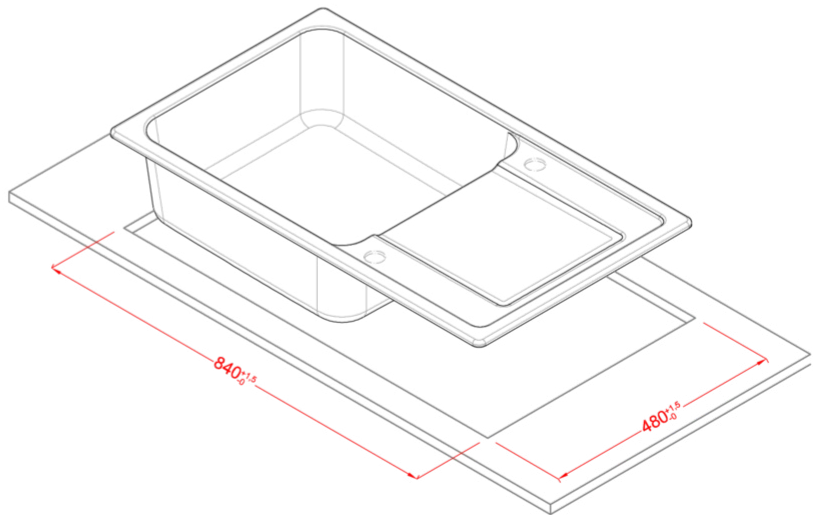

LIFE 410

Technical Drawing

0	
<b>Description</b>	1-bowl sink with drainer
<b>Model</b>	LIFE 410
<b>Base (mm)</b>	600
0	Inset
<b>Dimensions (mm)</b>	860 x 500
<b>Hole for built-in installation (mm)</b>	840 x 480
<b>Number of Bowls</b>	1
<b>Bowl Depth (mm)</b>	180
0	
<b>Packaging Dimension (kg)</b>	940 x 575 x 300
<b>0 (kg)</b>	0,162
0	
0	Space-saving siphon, wastes and hooks.

**LG241043** G43  
8032557067948

**LG241048** G48  
8032557067955

**LG241068** G68  
8032557067993

CLASSIC

**LG241051** G51  
8032557067962

**LG241059** G59  
8032557067979

**LG241062** G62  
8032557067986

## LIFE 410

general tolerances where not expressly communicated  $\pm 0.2\%$   
connection dimensions according to UNI EN 695