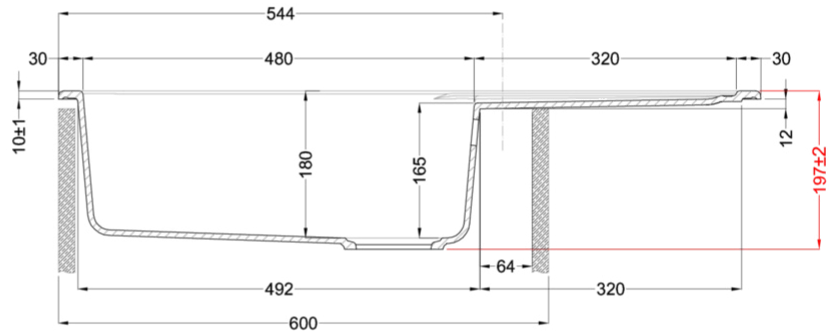

LIFE 410

Technical Drawing

0	
<b>Description</b>	1-bowl sink with drainer
<b>Model</b>	LIFE 410
<b>Base (mm)</b>	600
0	Inset
<b>Dimensions (mm)</b>	860 x 500
<b>Hole for built-in installation (mm)</b>	840 x 480
<b>Number of Bowls</b>	1
<b>Bowl Depth (mm)</b>	180
0	
<b>Packaging Dimension (kg)</b>	940 x 575 x 300
<b>0 (kg)</b>	0,162
0	
0	Space-saving siphon, wastes and hooks.

**LG241043** G43  
8032557067948

**LG241048** G48  
8032557067955

**LG241068** G68  
8032557067993

CLASSIC

**LG241051** G51  
8032557067962

**LG241059** G59  
8032557067979

**LG241062** G62  
8032557067986

## LIFE 410

general tolerances where not expressly communicated  $\pm 0.2\%$   
connection dimensions according to UNI EN 695