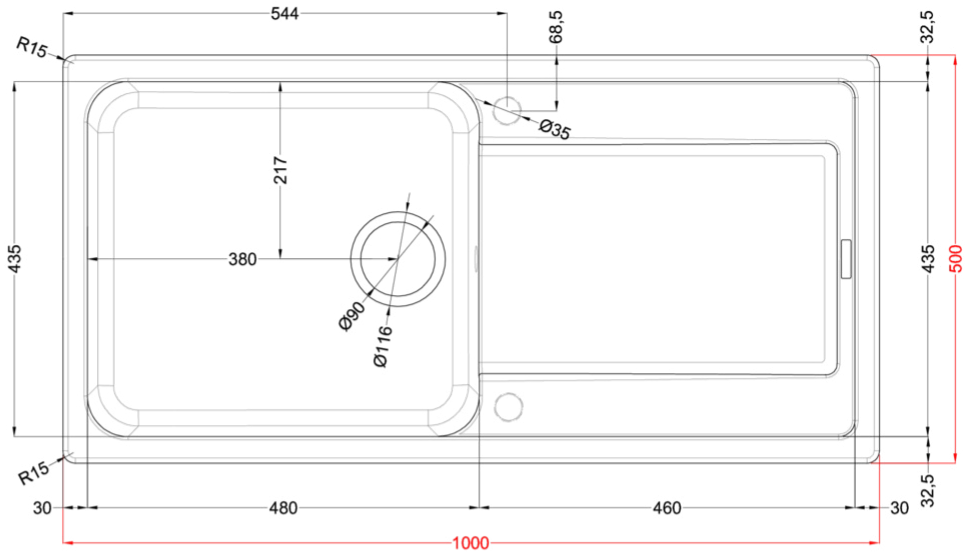

LIFE 480

general tolerances where not expressly communicated $\pm 0.2\%$
connection dimensions according to UNI EN 695