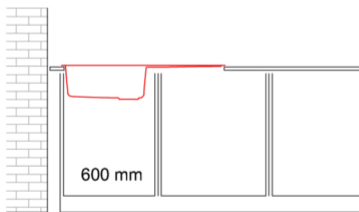

LIFE 480

general tolerances where not expressly communicated $\pm 0.2\%$
connection dimensions according to UNI EN 695