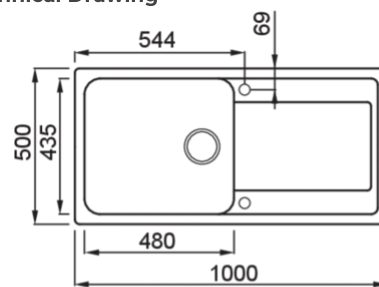

## Technical Drawing

0	
<b>Description</b>	1-bowl sink with drainer
<b>Model</b>	LIFE 480
<b>Base (mm)</b>	600
0	Inset
<b>Dimensions (mm)</b>	1000 x 500
<b>Hole for built-in installation (mm)</b>	980 x 480
<b>Number of Bowls</b>	1
<b>Bowl Depth (mm)</b>	180
0	
<b>Packaging Dimension (kg)</b>	1080 x 575 x 300
<b>0 (kg)</b>	0,186
0	
0	Space-saving siphon, wastes and hooks.

## LIFE 480

general tolerances where not expressly communicated  $\pm 0.2\%$   
connection dimensions according to UNI EN 695