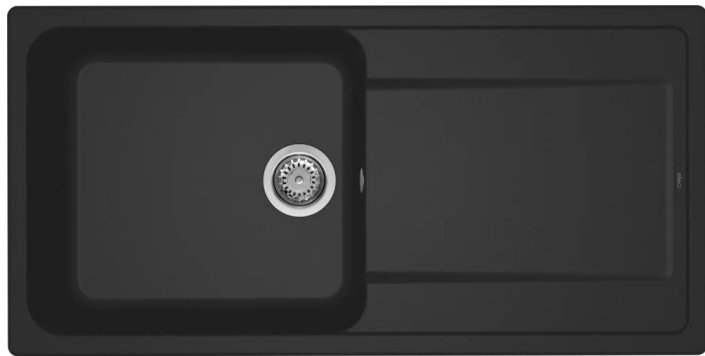

# LIFE 480

## Technical Drawing

0	
<b>Description</b>	1-bowl sink with drainer
<b>Model</b>	LIFE 480
<b>Base (mm)</b>	600
0	Inset
<b>Dimensions (mm)</b>	1000 x 500
<b>Hole for built-in installation (mm)</b>	980 x 480
<b>Number of Bowls</b>	1
<b>Bowl Depth (mm)</b>	180
0	
<b>Packaging Dimension (kg)</b>	1080 x 575 x 300
<b>0 (kg)</b>	0,186
0	
0	Space-saving siphon, wastes and hooks.