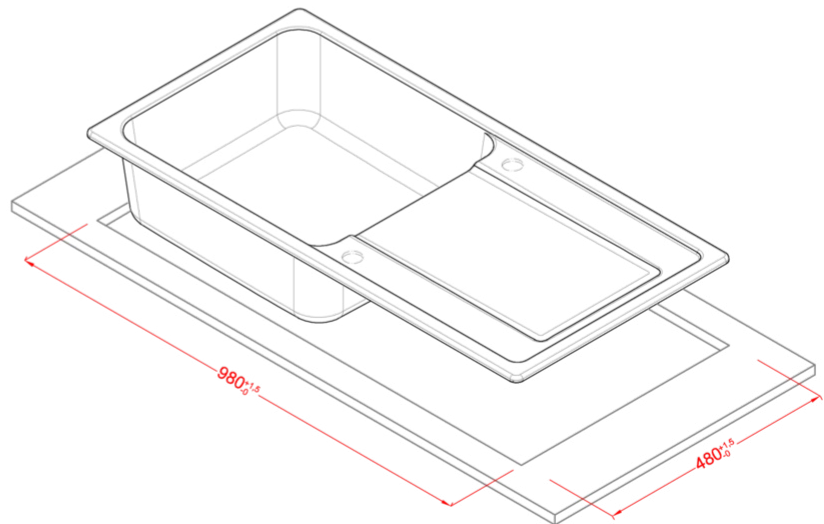

LIFE 480

general tolerances where not expressly communicated $\pm 0.2\%$
connection dimensions according to UNI EN 695