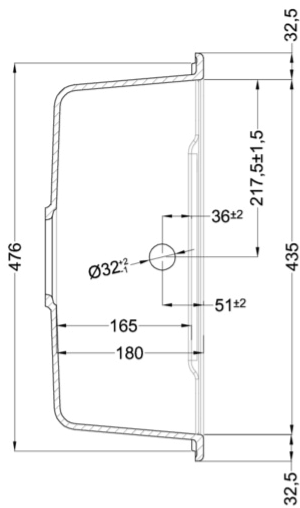

## Technical Drawing

0	
<b>Description</b>	1-bowl sink with drainer
<b>Model</b>	LIFE 480
<b>Base (mm)</b>	600
0	Inset
<b>Dimensions (mm)</b>	1000 x 500
<b>Hole for built-in installation (mm)</b>	980 x 480
<b>Number of Bowls</b>	1
<b>Bowl Depth (mm)</b>	180
0	
<b>Packaging Dimension (kg)</b>	1080 x 575 x 300
<b>0 (kg)</b>	0,186
0	
0	Space-saving siphon, wastes and hooks.

### MATT

**LG248078** G78  
8032557067924

**LG248040** G40  
8032557067856

**LG248043** G43  
8032557067863

**LG248048** G48  
8032557067870

**LG248068** G68  
8032557067917

CLASSIC

**LG248051** G51  
8032557067887

**LG248059** G59  
8032557067894

**LG248062** G62  
8032557067900

## LIFE 480

general tolerances where not expressly communicated  $\pm 0.2\%$   
connection dimensions according to UNI EN 695