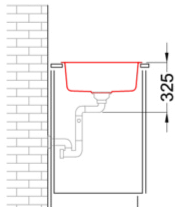

LIFE 480

general tolerances where not expressly communicated $\pm 0.2\%$
connection dimensions according to UNI EN 695