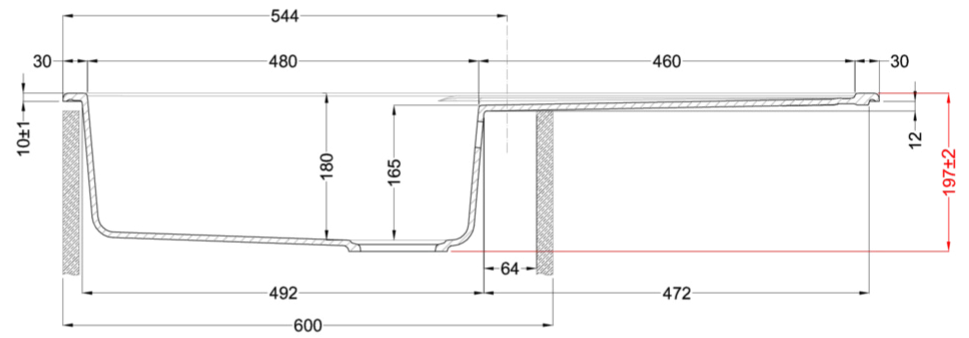

## Technical Drawing

0	
<b>Description</b>	1-bowl sink with drainer
<b>Model</b>	LIFE 480
<b>Base (mm)</b>	600
0	Inset
<b>Dimensions (mm)</b>	1000 x 500
<b>Hole for built-in installation (mm)</b>	980 x 480
<b>Number of Bowls</b>	1
<b>Bowl Depth (mm)</b>	180
0	
<b>Packaging Dimension (kg)</b>	1080 x 575 x 300
<b>0 (kg)</b>	0,186
0	
0	Space-saving siphon, wastes and hooks.

### MATT

**LG248078** G78  
8032557067924

**LG248040** G40  
8032557067856

**LG248043** G43  
8032557067863

**LG248048** G48  
8032557067870

**LG248068** G68  
8032557067917

CLASSIC

**LG248051** G51  
8032557067887

## LIFE 480

general tolerances where not expressly communicated  $\pm 0.2\%$   
connection dimensions according to UNI EN 695