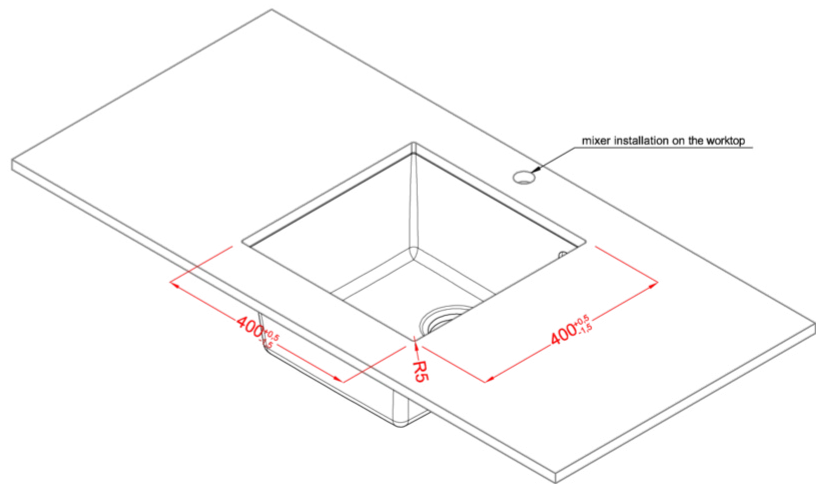

QUADRA 102 SOTTOTOP

Technical Drawing

0

Description	1-bowl sink
Model	QUADRA 102 SOTTOTOP
Base (mm)	500
0	Undermount
Dimensions (mm)	440 x 440
Hole for built-in installation (mm)	400 x 400 R5
Number of Bowls	1
Bowl Depth (mm)	200

LGQ10262BSO G62
8031873065843

LGQ10259BSO G59
8031873065836

LGQ10251BSO G51
8031873065805

QUADRA 102 UNDERMOUNT

general tolerances where not expressly communicated $\pm 0.2\%$
connection dimensions according to UNI EN 695