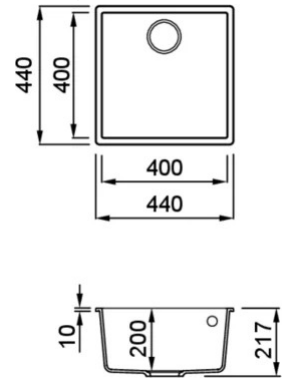

QUADRA 102 SOTTOTOP

Technical Drawing

0

Description	1-bowl sink
Model	QUADRA 102 SOTTOTOP
Base (mm)	500
0	Undermount
Dimensions (mm)	440 x 440
Hole for built-in installation (mm)	400 x 400 R5
Number of Bowls	1
Bowl Depth (mm)	200

0

Gross Weight (kg)	11,56
Net Weight (kg)	8,91
Packaging Dimension (kg)	575 x 575 x 300
0 (kg)	0,099

0

Packaging	Cardboard and polyethylene
0	Space-saving siphon, wastes and hooks.

KERATEK^{plus}
CERAMIC NANOTECHNOLOGY CN6