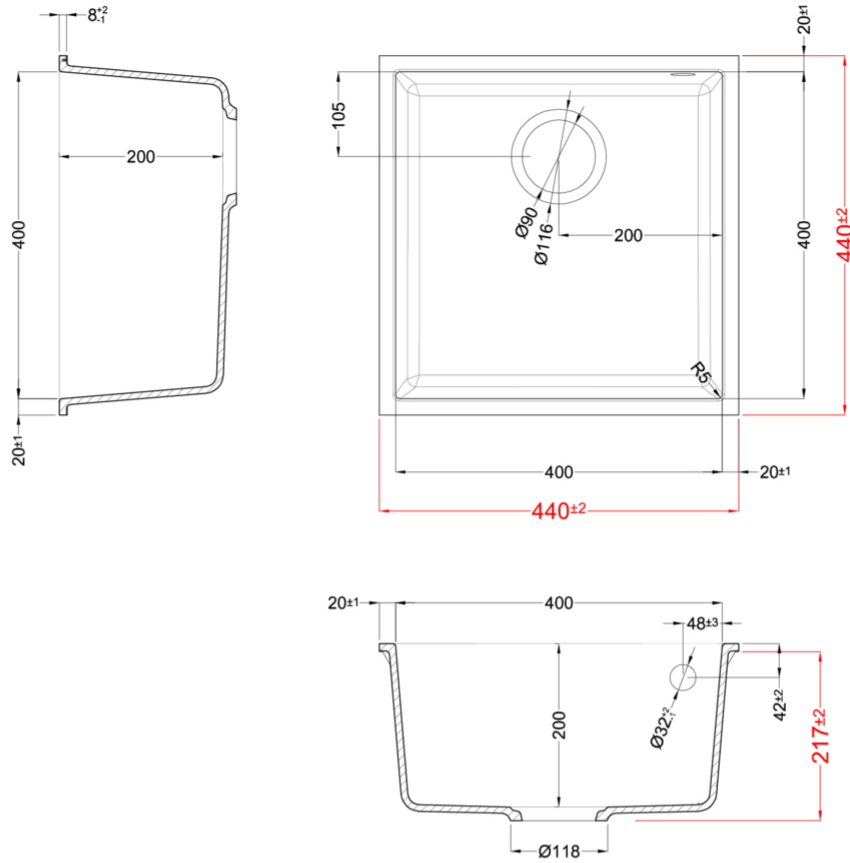

QUADRA 102 SOTTOTOP

Technical Drawing

0

Description	1-bowl sink
Model	QUADRA 102 SOTTOTOP
Base (mm)	500
0	Undermount
Dimensions (mm)	440 x 440
Hole for built-in installation (mm)	400 x 400 R5
Number of Bowls	1
Bowl Depth (mm)	200

0

Gross Weight (kg)	11,56
Net Weight (kg)	8,91
Packaging Dimension (kg)	575 x 575 x 300
0 (kg)	0,099

0

Packaging	Cardboard and polyethylene
0	Space-saving siphon, wastes and hooks.

KERATEK^{plus}
CERAMIC NANOTECHNOLOGY CN6

LGQ10262BSO G62
8031873065843

LGQ10259BSO G59
8031873065836

LGQ10251BSO G51
8031873065805

QUADRA 102 UNDERMOUNT

general tolerances where not expressly communicated $\pm 0.2\%$
connection dimensions according to UNI EN 695