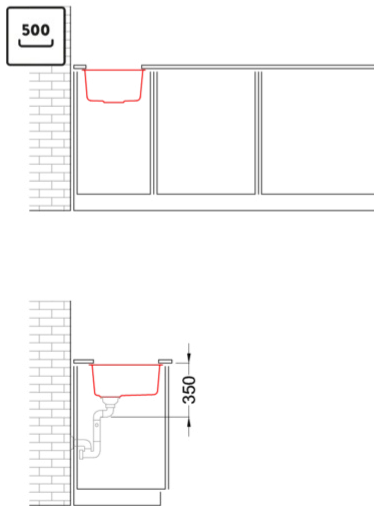

QUADRA 102 SOTTOTOP

Technical Drawing

0

Description	1-bowl sink
Model	QUADRA 102 SOTTOTOP
Base (mm)	500
0	Undermount
Dimensions (mm)	440 x 440
Hole for built-in installation (mm)	400 x 400 R5
Number of Bowls	1
Bowl Depth (mm)	200

LGQ10262BSO G62
8031873065843

LGQ10259BSO G59
8031873065836

LGQ10251BSO G51
8031873065805

QUADRA 102 UNDERMOUNT

general tolerances where not expressly communicated $\pm 0.2\%$
connection dimensions according to UNI EN 695