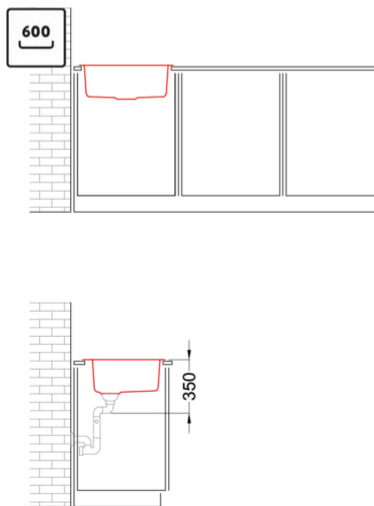

QUADRA 105

Technical Drawing

0	
Description	1-bowl sink
Model	QUADRA 105
Base (mm)	600
0	Inset
Dimensions (mm)	570 x 500
Hole for built-in installation (mm)	550 x 480
Number of Bowls	1
Bowl Depth (mm)	200
0	
Gross Weight (kg)	15,74
Net Weight (kg)	10,30
Packaging Dimension (kg)	690 x 575 x 300
0 (kg)	0,119
0	
Packaging	Cardboard and polyethylene
0	Space-saving siphon, wastes and hooks.

QUADRA 105

general tolerances where not expressly communicated \pm 0.2%
connection dimensions according to UNI EN 695