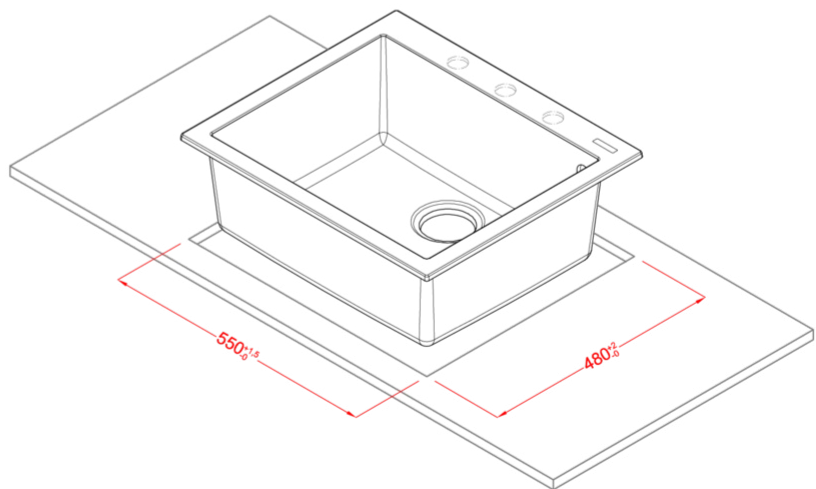

QUADRA 105

general tolerances where not expressly communicated $\pm$ 0.2%
connection dimensions according to UNI EN 695