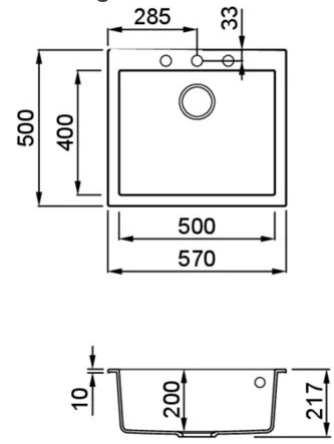

QUADRA 105

Technical Drawing

0	
Description	1-bowl sink
Model	QUADRA 105
Base (mm)	600
0	Inset
Dimensions (mm)	570 x 500
Hole for built-in installation (mm)	550 x 480
Number of Bowls	1
Bowl Depth (mm)	200
0	
Gross Weight (kg)	15,74
Net Weight (kg)	10,30
Packaging Dimension (kg)	690 x 575 x 300
0 (kg)	0,119
0	
Packaging	Cardboard and polyethylene
0	Space-saving siphon, wastes and hooks.

QUADRA 105

general tolerances where not expressly communicated \pm 0.2%
connection dimensions according to UNI EN 695