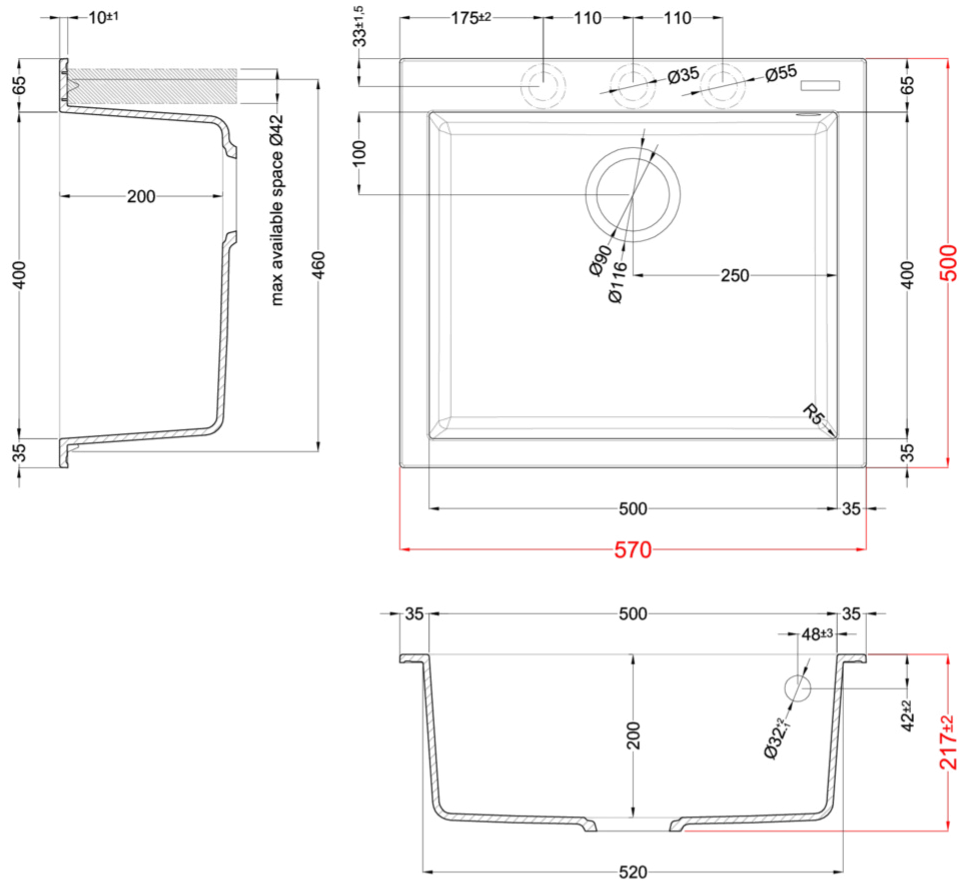

QUADRA 105

Technical Drawing

0	
Description	1-bowl sink
Model	QUADRA 105
Base (mm)	600
0	Inset
Dimensions (mm)	570 x 500
Hole for built-in installation (mm)	550 x 480
Number of Bowls	1
Bowl Depth (mm)	200
0	
Gross Weight (kg)	15,74
Net Weight (kg)	10,30
Packaging Dimension (kg)	690 x 575 x 300
0 (kg)	0,119
0	
Packaging	Cardboard and polyethylene
0	Space-saving siphon, wastes and hooks.

QUADRA 105

general tolerances where not expressly communicated \pm 0.2%
connection dimensions according to UNI EN 695