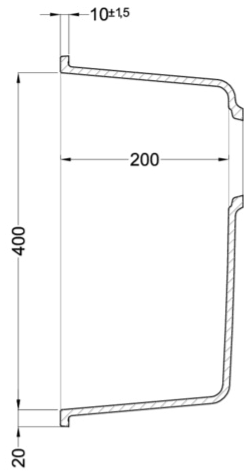

## Technical Drawing

0

<b>Description</b>	1-bowl sink
<b>Model</b>	QUADRA 105 SOTTOTOP
<b>Base (mm)</b>	600
<b>0</b>	Undermount
<b>Dimensions (mm)</b>	540 x 440
<b>Hole for built-in installation (mm)</b>	500 x 400 R5
<b>Number of Bowls</b>	1
<b>Bowl Depth (mm)</b>	200

0

<b>Gross Weight (kg)</b>	11,56
<b>Net Weight (kg)</b>	8,91
<b>Packaging Dimension (kg)</b>	690 x 575 x 300
<b>0 (kg)</b>	0,119

0

<b>Packaging</b>	Cardboard and polyethylene
<b>0</b>	Space-saving siphon, wastes and hooks.

**LGQ10568BSO** G68  
8032557040507

**LGQ10578BSO** G78  
8032557067146

CLASSIC

**LGQ10551BSO** G51  
8032557040347

**LGQ10559BSO** G59  
8032557040446

**LGQ10562BSO** G62  
8032557040484

# QUADRA 105 UNDERMOUNT

general tolerances where not expressly communicated  $\pm 0.2\%$   
connection dimensions according to UNI EN 695