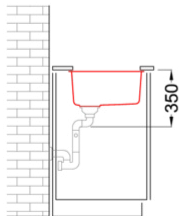

## Technical Drawing

0

<b>Description</b>	1-bowl sink
<b>Model</b>	QUADRA 105 SOTTOTOP
<b>Base (mm)</b>	600
<b>0</b>	Undermount
<b>Dimensions (mm)</b>	540 x 440
<b>Hole for built-in installation (mm)</b>	500 x 400 R5
<b>Number of Bowls</b>	1
<b>Bowl Depth (mm)</b>	200

**LGQ10568BSO** G68  
8032557040507

**LGQ10578BSO** G78  
8032557067146

CLASSIC

**LGQ10551BSO** G51  
8032557040347

**LGQ10559BSO** G59  
8032557040446

**LGQ10562BSO** G62  
8032557040484

# QUADRA 105 UNDERMOUNT

general tolerances where not expressly communicated  $\pm 0.2\%$   
connection dimensions according to UNI EN 695