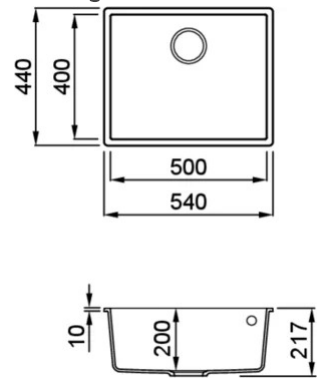

# QUADRA 105 SOTTOTOP

## Technical Drawing

0

<b>Description</b>	1-bowl sink
<b>Model</b>	QUADRA 105 SOTTOTOP
<b>Base (mm)</b>	600
<b>0</b>	Undermount
<b>Dimensions (mm)</b>	540 x 440
<b>Hole for built-in installation (mm)</b>	500 x 400 R5
<b>Number of Bowls</b>	1
<b>Bowl Depth (mm)</b>	200

0

<b>Gross Weight (kg)</b>	11,56
<b>Net Weight (kg)</b>	8,91
<b>Packaging Dimension (kg)</b>	690 x 575 x 300
<b>0 (kg)</b>	0,119

0

<b>Packaging</b>	Cardboard and polyethylene
<b>0</b>	Space-saving siphon, wastes and hooks.