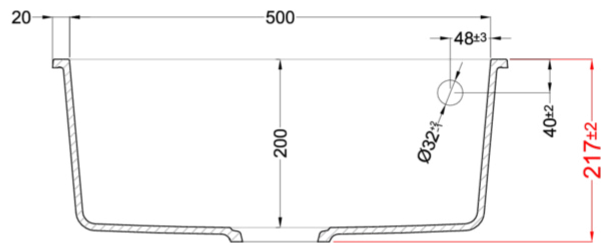

## Technical Drawing

0

<b>Description</b>	1-bowl sink
<b>Model</b>	QUADRA 105 SOTTOTOP
<b>Base (mm)</b>	600
<b>0</b>	Undermount
<b>Dimensions (mm)</b>	540 x 440
<b>Hole for built-in installation (mm)</b>	500 x 400 R5
<b>Number of Bowls</b>	1
<b>Bowl Depth (mm)</b>	200

**LGQ10568BSO** G68  
8032557040507

**LGQ10578BSO** G78  
8032557067146

CLASSIC

**LGQ10551BSO** G51  
8032557040347

**LGQ10559BSO** G59  
8032557040446

**LGQ10562BSO** G62  
8032557040484

# QUADRA 105 UNDERMOUNT

general tolerances where not expressly communicated  $\pm 0.2\%$   
connection dimensions according to UNI EN 695