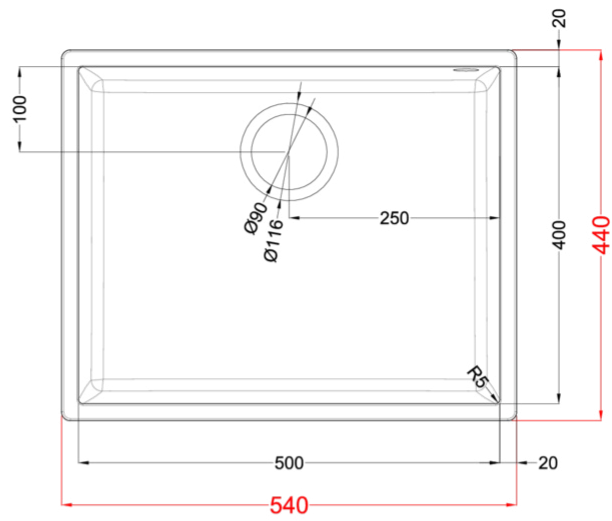

## Technical Drawing

0

<b>Description</b>	1-bowl sink
<b>Model</b>	QUADRA 105 SOTTOTOP
<b>Base (mm)</b>	600
<b>0</b>	Undermount
<b>Dimensions (mm)</b>	540 x 440
<b>Hole for built-in installation (mm)</b>	500 x 400 R5
<b>Number of Bowls</b>	1
<b>Bowl Depth (mm)</b>	200

0

<b>Gross Weight (kg)</b>	11,56
<b>Net Weight (kg)</b>	8,91
<b>Packaging Dimension (kg)</b>	690 x 575 x 300
<b>0 (kg)</b>	0,119

0

<b>Packaging</b>	Cardboard and polyethylene
<b>0</b>	Space-saving siphon, wastes and hooks.

# QUADRA 105 UNDERMOUNT

general tolerances where not expressly communicated  $\pm 0.2\%$   
connection dimensions according to UNI EN 695