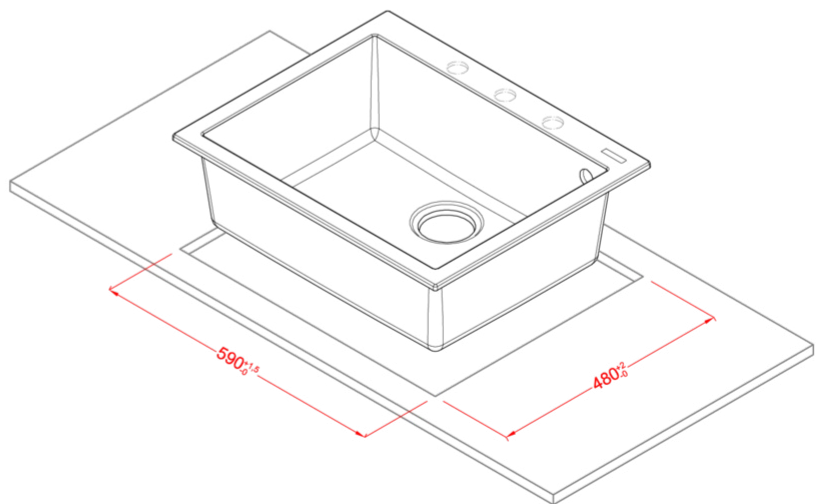

## Technical Drawing

0	
<b>Description</b>	1-bowl sink
<b>Model</b>	QUADRA 110
<b>Base (mm)</b>	600     800 if first component
0	Inset
<b>Dimensions (mm)</b>	610 x 500
<b>Hole for built-in installation (mm)</b>	590 x 480
<b>Number of Bowls</b>	1
<b>Bowl Depth (mm)</b>	190
0	
<b>Gross Weight (kg)</b>	15,93
<b>Net Weight (kg)</b>	10,50
<b>Packaging Dimension (kg)</b>	690 x 575 x 300
<b>0 (kg)</b>	0,119
0	
<b>Packaging</b>	Cardboard and polyethylene
0	Space-saving siphon, wastes and hooks.

**LGQ11068** G68  
8032861055389

**LGQ11078** G78  
8032557067153

CLASSIC

**LGQ11051** G51  
8032861055310

**LGQ11059** G59  
8032861055365

**LGQ11062** G62  
8032861055372