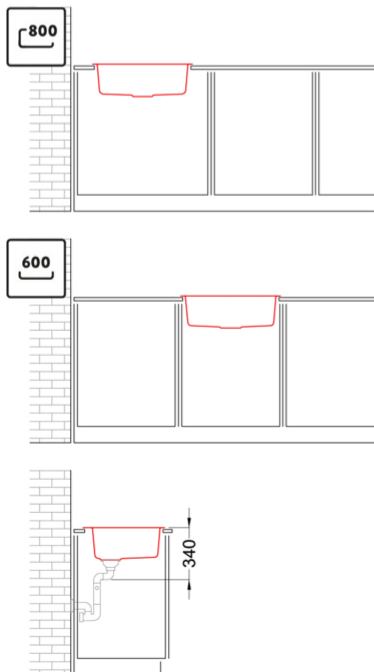

## Technical Drawing

0	
<b>Description</b>	1-bowl sink
<b>Model</b>	QUADRA 110
<b>Base (mm)</b>	600     800 if first component
0	Inset
<b>Dimensions (mm)</b>	610 x 500
<b>Hole for built-in installation (mm)</b>	590 x 480
<b>Number of Bowls</b>	1
<b>Bowl Depth (mm)</b>	190
0	
<b>Gross Weight (kg)</b>	15,93
<b>Net Weight (kg)</b>	10,50
<b>Packaging Dimension (kg)</b>	690 x 575 x 300
<b>0 (kg)</b>	0,119
0	
<b>Packaging</b>	Cardboard and polyethylene
0	Space-saving siphon, wastes and hooks.

**LGQ11068** G68  
8032861055389

**LGQ11078** G78  
8032557067153

CLASSIC

**LGQ11051** G51  
8032861055310

**LGQ11059** G59  
8032861055365

**LGQ11062** G62  
8032861055372

## QUADRA 110

general tolerances where not expressly communicated ±0.2%  
connection dimensions according to UNI EN 695