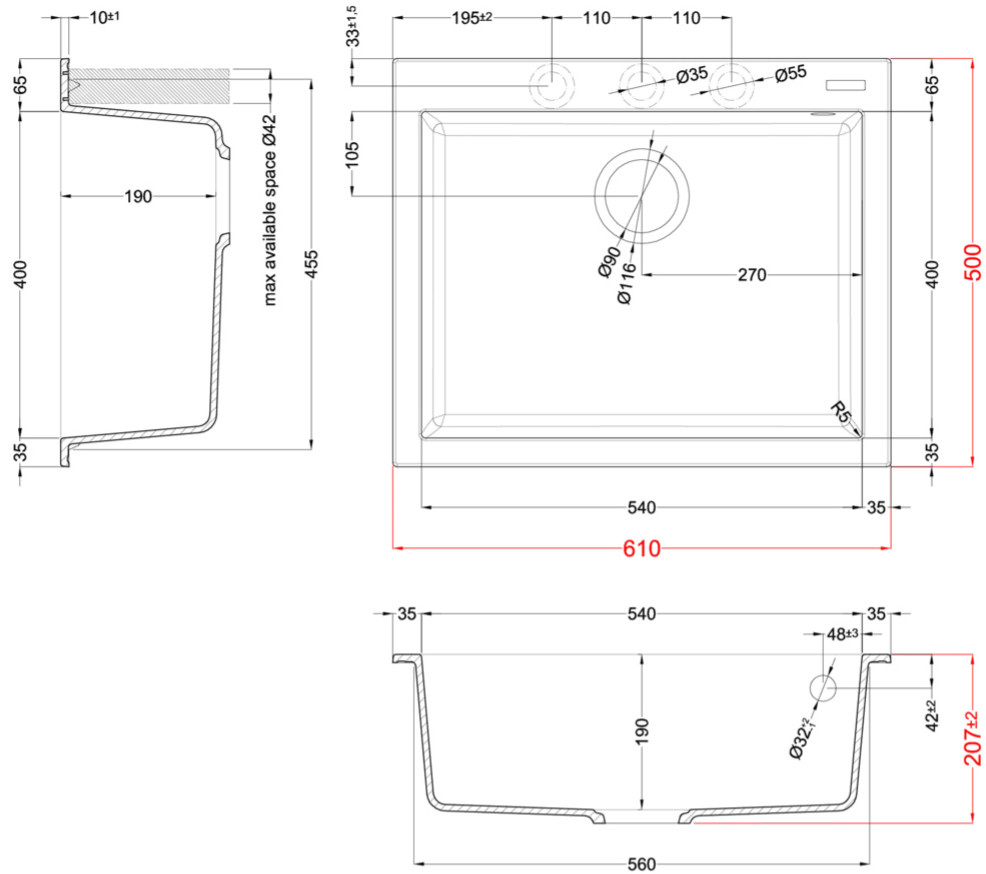

## Technical Drawing

0	
<b>Description</b>	1-bowl sink
<b>Model</b>	QUADRA 110
<b>Base (mm)</b>	600     800 if first component
0	Inset
<b>Dimensions (mm)</b>	610 x 500
<b>Hole for built-in installation (mm)</b>	590 x 480
<b>Number of Bowls</b>	1
<b>Bowl Depth (mm)</b>	190
0	
<b>Gross Weight (kg)</b>	15,93
<b>Net Weight (kg)</b>	10,50
<b>Packaging Dimension (kg)</b>	690 x 575 x 300
<b>0 (kg)</b>	0,119
0	
<b>Packaging</b>	Cardboard and polyethylene
0	Space-saving siphon, wastes and hooks.

**LGQ11068** G68  
8032861055389

**LGQ11078** G78  
8032557067153

CLASSIC

**LGQ11051** G51  
8032861055310

**LGQ11059** G59  
8032861055365

**LGQ11062** G62  
8032861055372

## QUADRA 110

general tolerances where not expressly communicated ±0.2%  
connection dimensions according to UNI EN 695