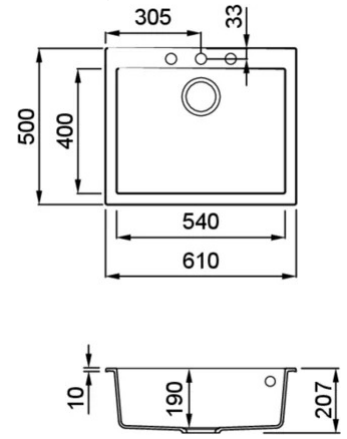

## Technical Drawing

0	
<b>Description</b>	1-bowl sink
<b>Model</b>	QUADRA 110
<b>Base (mm)</b>	600     800 if first component
0	Inset
<b>Dimensions (mm)</b>	610 x 500
<b>Hole for built-in installation (mm)</b>	590 x 480
<b>Number of Bowls</b>	1
<b>Bowl Depth (mm)</b>	190
0	
<b>Gross Weight (kg)</b>	15,93
<b>Net Weight (kg)</b>	10,50
<b>Packaging Dimension (kg)</b>	690 x 575 x 300
<b>0 (kg)</b>	0,119
0	
<b>Packaging</b>	Cardboard and polyethylene
0	Space-saving siphon, wastes and hooks.

## QUADRA 110

general tolerances where not expressly communicated ±0.2%  
connection dimensions according to UNI EN 695