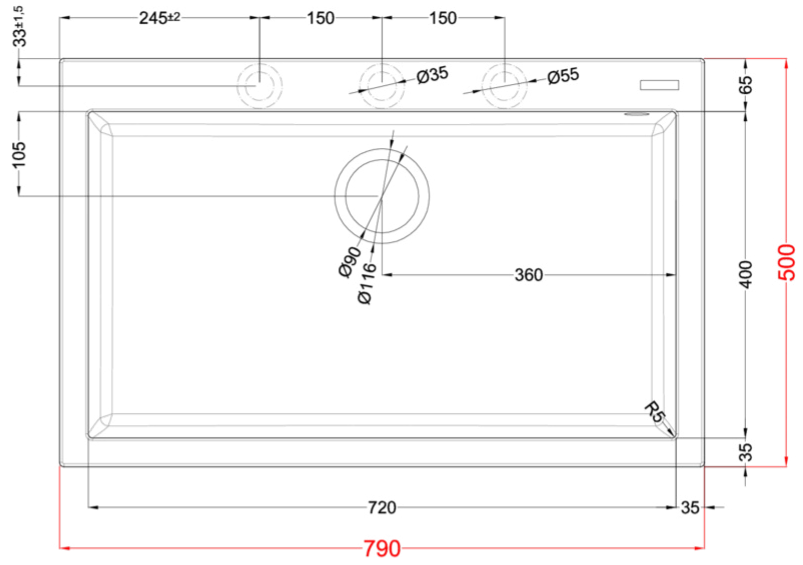

QUADRA 130

Technical Drawing

0	
Description	1-bowl sink
Model	QUADRA 130
Base (mm)	800
0	Inset
Dimensions (mm)	790 x 500
Hole for built-in installation (mm)	770 x 480
Number of Bowls	1
Bowl Depth (mm)	200

0	
Gross Weight (kg)	18,85
Net Weight (kg)	13,00
Packaging Dimension (kg)	870 x 575 x 300
0 (kg)	0,150

0	
Packaging	Cardboard and polyethylene
0	Space-saving siphon, wastes and hooks.

KERATEK^{plus}

CERAMIC NANOTECHNOLOGY CN6

LGQ13078 G78
8032557067177

CLASSIC

LGQ13051 G51
8032861055501

LGQ13059 G59
8032861055556

LGQ13062 G62
8032861055563

QUADRA 130

general tolerances where not expressly communicated $\pm 0.2\%$
connection dimensions according to UNI EN 695