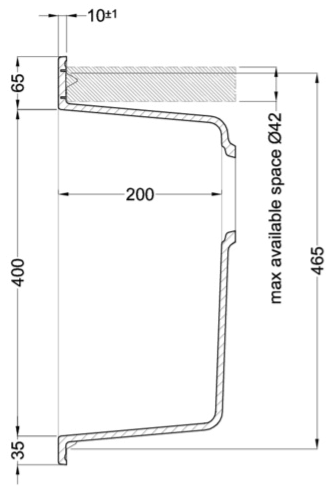

QUADRA 130

Technical Drawing

0	
Description	1-bowl sink
Model	QUADRA 130
Base (mm)	800
0	Inset
Dimensions (mm)	790 x 500
Hole for built-in installation (mm)	770 x 480
Number of Bowls	1
Bowl Depth (mm)	200

0	
Gross Weight (kg)	18,85
Net Weight (kg)	13,00
Packaging Dimension (kg)	870 x 575 x 300
0 (kg)	0,150

0	
Packaging	Cardboard and polyethylene
0	Space-saving siphon, wastes and hooks.

KERATEK^{plus}

CERAMIC NANOTECHNOLOGY CN6

LGQ13078 G78
8032557067177

CLASSIC

LGQ13051 G51
8032861055501

LGQ13059 G59
8032861055556

LGQ13062 G62
8032861055563

QUADRA 130

general tolerances where not expressly communicated $\pm 0.2\%$
connection dimensions according to UNI EN 695