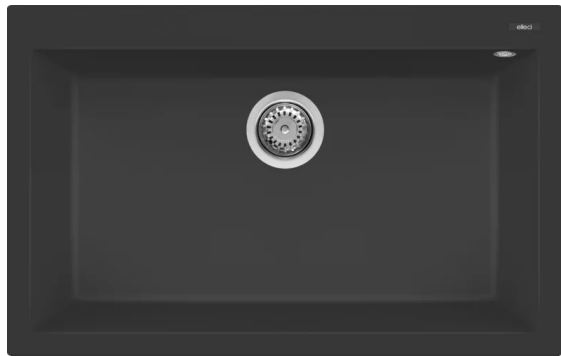

QUADRA 130

Technical Drawing

0	
Description	1-bowl sink
Model	QUADRA 130
Base (mm)	800
0	Inset
Dimensions (mm)	790 x 500
Hole for built-in installation (mm)	770 x 480
Number of Bowls	1
Bowl Depth (mm)	200

0	
Gross Weight (kg)	18,85
Net Weight (kg)	13,00
Packaging Dimension (kg)	870 x 575 x 300
0 (kg)	0,150

0	
Packaging	Cardboard and polyethylene
0	Space-saving siphon, wastes and hooks.

KERATEK^{plus}

CERAMIC NANOTECHNOLOGY CN6