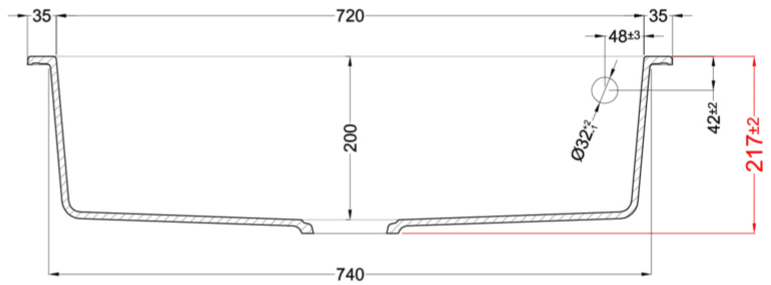

QUADRA 130

Technical Drawing

0	
Description	1-bowl sink
Model	QUADRA 130
Base (mm)	800
0	Inset
Dimensions (mm)	790 x 500
Hole for built-in installation (mm)	770 x 480
Number of Bowls	1
Bowl Depth (mm)	200

LGQ13078 G78
8032557067177

CLASSIC

LGQ13051 G51
8032861055501

LGQ13059 G59
8032861055556

LGQ13062 G62
8032861055563

QUADRA 130

general tolerances where not expressly communicated $\pm 0.2\%$
connection dimensions according to UNI EN 695