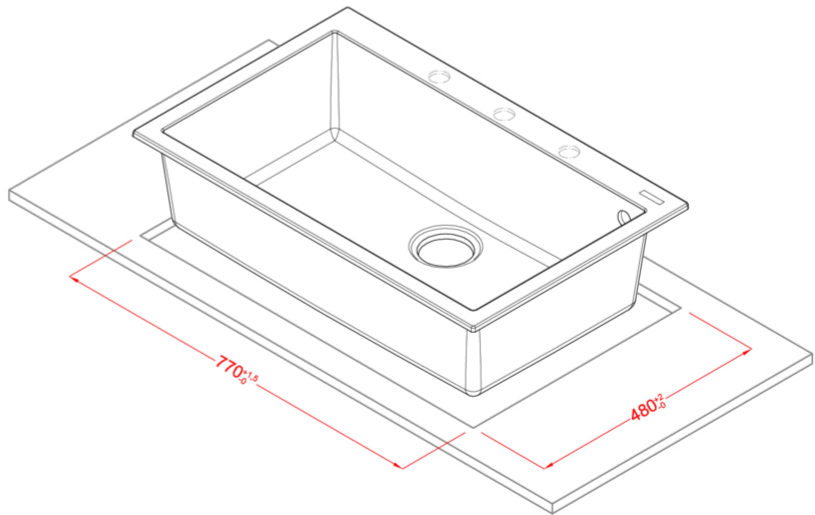

QUADRA 130

Technical Drawing

0	
Description	1-bowl sink
Model	QUADRA 130
Base (mm)	800
0	Inset
Dimensions (mm)	790 x 500
Hole for built-in installation (mm)	770 x 480
Number of Bowls	1
Bowl Depth (mm)	200

LGQ13078 G78
8032557067177

CLASSIC

LGQ13051 G51
8032861055501

LGQ13059 G59
8032861055556

LGQ13062 G62
8032861055563

QUADRA 130

general tolerances where not expressly communicated $\pm 0.2\%$
connection dimensions according to UNI EN 695