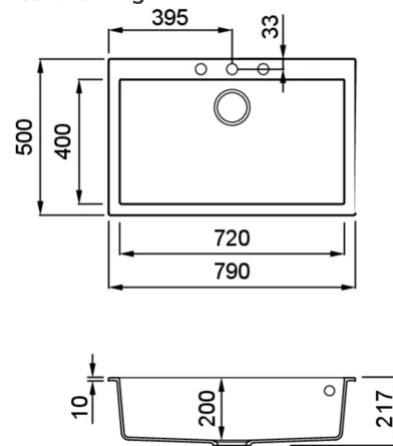

QUADRA 130

Technical Drawing

0	
Description	1-bowl sink
Model	QUADRA 130
Base (mm)	800
0	Inset
Dimensions (mm)	790 x 500
Hole for built-in installation (mm)	770 x 480
Number of Bowls	1
Bowl Depth (mm)	200

0	
Gross Weight (kg)	18,85
Net Weight (kg)	13,00
Packaging Dimension (kg)	870 x 575 x 300
0 (kg)	0,150

0	
Packaging	Cardboard and polyethylene
0	Space-saving siphon, wastes and hooks.

KERATEK^{plus}

CERAMIC NANOTECHNOLOGY CN6