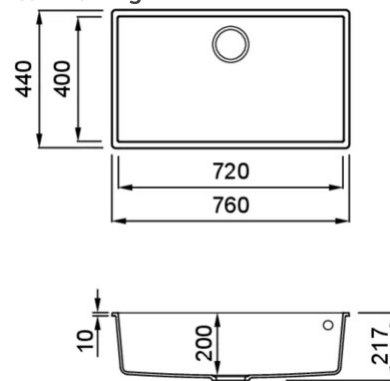

QUADRA 130 SOTTOTOP

Technical Drawing

0

Description	1-bowl sink
Model	QUADRA 130 SOTTOTOP
Base (mm)	800
0	Undermount
Dimensions (mm)	760 x 440
Hole for built-in installation (mm)	720 x 400 R5
Number of Bowls	1
Bowl Depth (mm)	200

0

Gross Weight (kg)	16,36
Net Weight (kg)	12,61
Packaging Dimension (kg)	870 x 575 x 300
0 (kg)	0,150

0

Packaging	Cardboard and polyethylene
0	Space-saving siphon, wastes and hooks.

KERATEK^{plus}

CERAMIC NANOTECHNOLOGY CN6