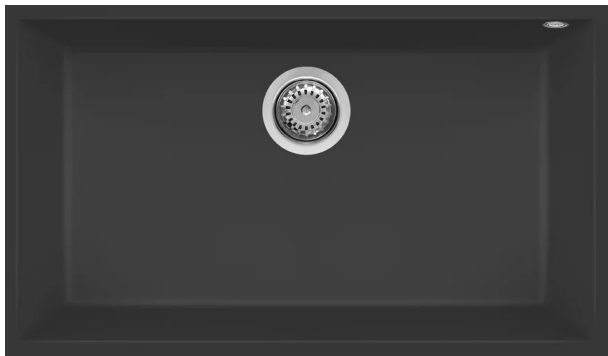

QUADRA 130 SOTTOTOP

Technical Drawing

0

Description	1-bowl sink
Model	QUADRA 130 SOTTOTOP
Base (mm)	800
0	Undermount
Dimensions (mm)	760 x 440
Hole for built-in installation (mm)	720 x 400 R5
Number of Bowls	1
Bowl Depth (mm)	200

0

Gross Weight (kg)	16,36
Net Weight (kg)	12,61
Packaging Dimension (kg)	870 x 575 x 300
0 (kg)	0,150

0

Packaging	Cardboard and polyethylene
0	Space-saving siphon, wastes and hooks.

KERATEK^{plus}

CERAMIC NANOTECHNOLOGY CN6