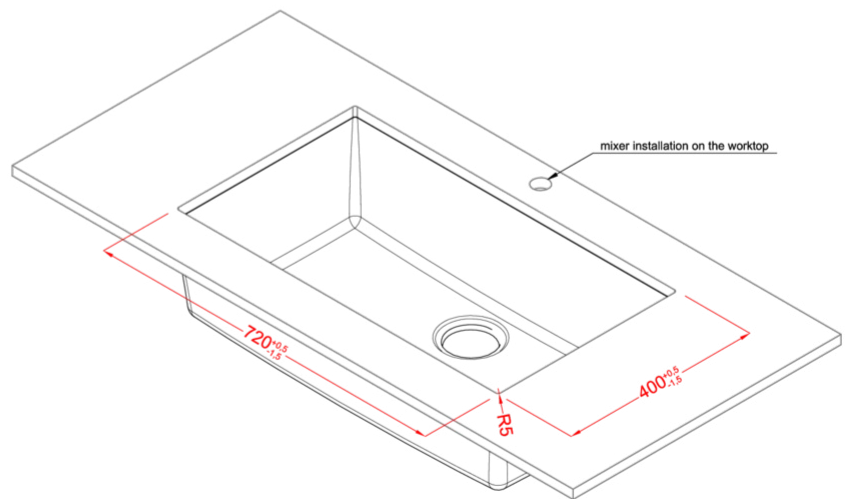

QUADRA 130 SOTTOTOP

Technical Drawing

0

Description	1-bowl sink
Model	QUADRA 130 SOTTOTOP
Base (mm)	800
0	Undermount
Dimensions (mm)	760 x 440
Hole for built-in installation (mm)	720 x 400 R5
Number of Bowls	1
Bowl Depth (mm)	200

LGQ13078BSO G78
8032557067184

CLASSIC

LGQ13051BSO G51
8032557056935

LGQ13059BSO G59
8032861056751

LGQ13062BSO G62
8032861056768

QUADRA 130 UNDERMOUNT

general tolerances where not expressly communicated $\pm 0.2\%$
connection dimensions according to UNI EN 695