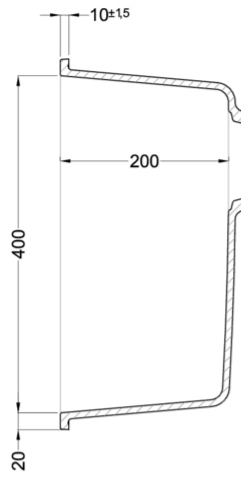

QUADRA 130 SOTTOTOP

Technical Drawing

0

Description	1-bowl sink
Model	QUADRA 130 SOTTOTOP
Base (mm)	800
0	Undermount
Dimensions (mm)	760 x 440
Hole for built-in installation (mm)	720 x 400 R5
Number of Bowls	1
Bowl Depth (mm)	200

0

Gross Weight (kg)	16,36
Net Weight (kg)	12,61
Packaging Dimension (kg)	870 x 575 x 300
0 (kg)	0,150

0

Packaging	Cardboard and polyethylene
0	Space-saving siphon, wastes and hooks.

KERATEK^{plus}

CERAMIC NANOTECHNOLOGY CN6

LGQ13078BSO G78
8032557067184

CLASSIC

LGQ13051BSO G51
8032557056935

LGQ13059BSO G59
8032861056751

LGQ13062BSO G62
8032861056768

QUADRA 130 UNDERMOUNT

general tolerances where not expressly communicated $\pm 0.2\%$
connection dimensions according to UNI EN 695