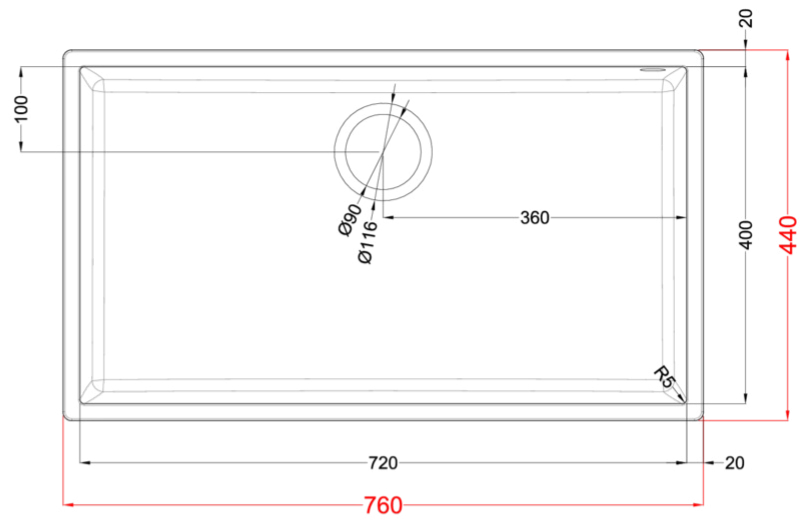

QUADRA 130 SOTTOTOP

Technical Drawing

0

Description	1-bowl sink
Model	QUADRA 130 SOTTOTOP
Base (mm)	800
0	Undermount
Dimensions (mm)	760 x 440
Hole for built-in installation (mm)	720 x 400 R5
Number of Bowls	1
Bowl Depth (mm)	200

0

Gross Weight (kg)	16,36
Net Weight (kg)	12,61
Packaging Dimension (kg)	870 x 575 x 300
0 (kg)	0,150

0

Packaging	Cardboard and polyethylene
0	Space-saving siphon, wastes and hooks.

KERATEK^{plus}

CERAMIC NANOTECHNOLOGY CN6

LGQ13078BSO G78
8032557067184

CLASSIC

LGQ13051BSO G51
8032557056935

LGQ13059BSO G59
8032861056751

LGQ13062BSO G62
8032861056768

QUADRA 130 UNDERMOUNT

general tolerances where not expressly communicated $\pm 0.2\%$
connection dimensions according to UNI EN 695