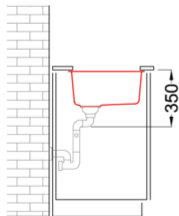

LGQ13078BSO G78
8032557067184

CLASSIC

LGQ13051BSO G51
8032557056935

LGQ13059BSO G59
8032861056751

LGQ13062BSO G62
8032861056768

QUADRA 130 UNDERMOUNT

general tolerances where not expressly communicated $\pm 0.2\%$
connection dimensions according to UNI EN 695