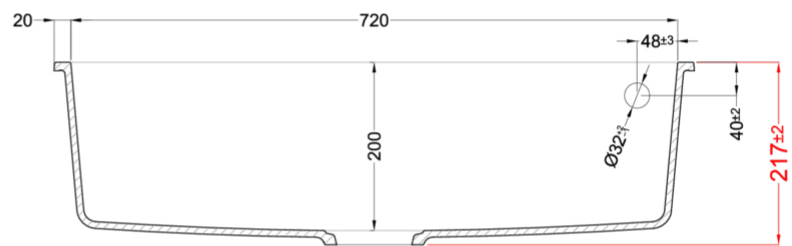

QUADRA 130 SOTTOTOP

Technical Drawing

0

Description	1-bowl sink
Model	QUADRA 130 SOTTOTOP
Base (mm)	800
0	Undermount
Dimensions (mm)	760 x 440
Hole for built-in installation (mm)	720 x 400 R5
Number of Bowls	1
Bowl Depth (mm)	200

LGQ13078BSO G78
8032557067184

CLASSIC

LGQ13051BSO G51
8032557056935

LGQ13059BSO G59
8032861056751

LGQ13062BSO G62
8032861056768

QUADRA 130 UNDERMOUNT

general tolerances where not expressly communicated $\pm 0.2\%$
connection dimensions according to UNI EN 695