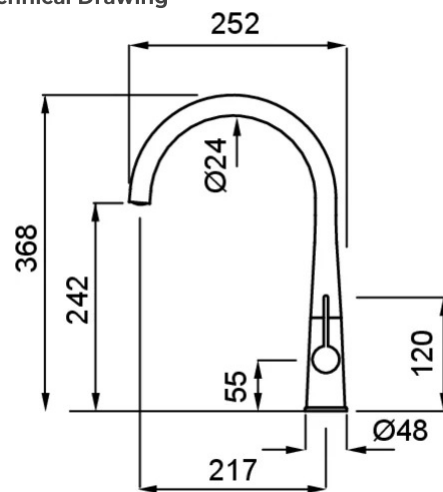

Technical Drawing