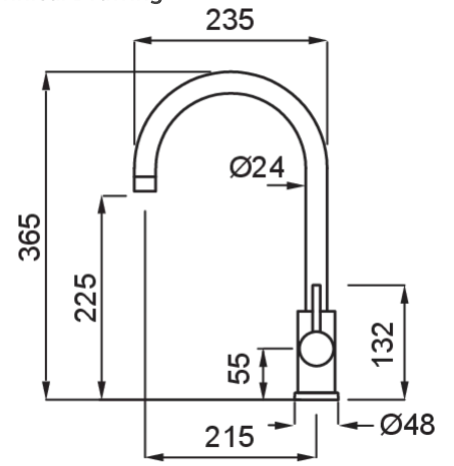

Technical Drawing