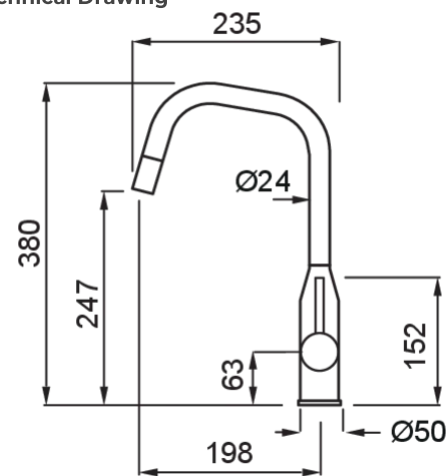

DORA PLUS

0

Description	Single-lever tap with swivel spout and pull-out sprayer
Model	DORA PLUS
Base (mm)	50
Bowl Depth (ømm)	35
Bowl Depth	360°
Flexi-hose	Stainless Steel 3/8"
Bowl Depth (ømm)	35

0

Gross Weight (kg)	2,14
Net Weight (kg)	1,84
Packaging Dimension (kg)	56 x 29,5 x 7,5
0 (kg)	0,012

0

Packaging	Cardboard box
------------------	---------------

Technical Drawing

KERATEK
CERAMIC NANOTECHNOLOGY CN6

MKKDRP86 K86
8032557560715

MKKDRP96 K96
8032557560746

GRANITEK
NATURAL GRANITE EFFECT

MATT