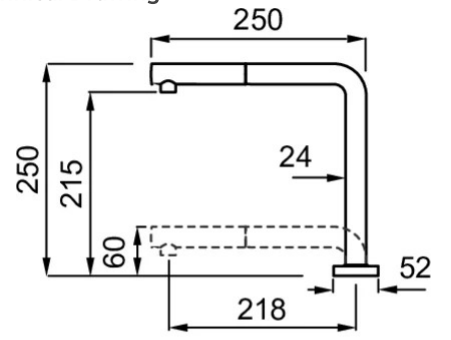

FOLD

Technical Drawing

0

Description

Model FOLD

Base (mm) 52

Bowl Depth (ømm)

Bowl Depth 360°

Flexi-hose Stainless Steel 3/8"

0

Packaging Cardboard box

0 Flexi-hose