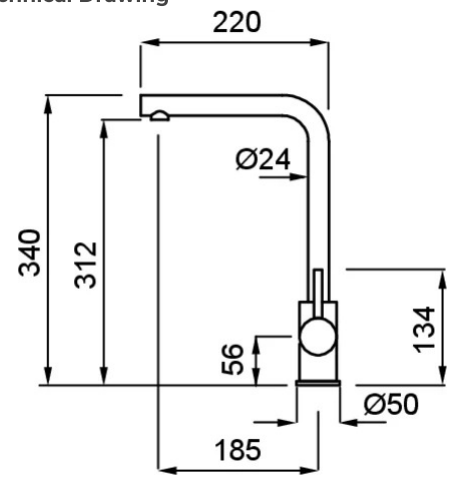

TRAIL

Technical Drawing

0

Description	Single-lever tap with swivel spout
Model	TRAIL
Base (mm)	50
Bowl Depth (ømm)	35
Bowl Depth	360°
Flexi-hose	Stainless Steel 3/8"
Bowl Depth (ømm)	35

0

Gross Weight (kg)	1,95
Net Weight (kg)	1,56
Packaging Dimension (kg)	50 x 30 x 8
0 (kg)	0,012