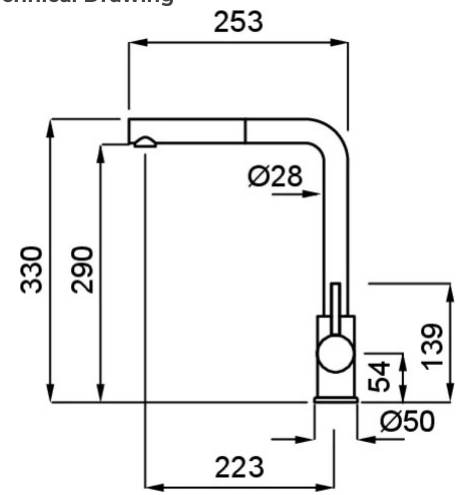

# TRAIL PLUS

0

<b>Description</b>	Single-lever tap with swivel spout and pull-out sprayer
<b>Model</b>	TRAIL PLUS
<b>Base (mm)</b>	50
<b>Bowl Depth (ømm)</b>	35
<b>Bowl Depth</b>	360°
<b>Flexi-hose</b>	Stainless Steel 3/8"
<b>Bowl Depth (ømm)</b>	35

0

<b>Gross Weight (kg)</b>	1,95
<b>Net Weight (kg)</b>	1,56
<b>0 (kg)</b>	0,012

0

<b>Packaging</b>	Cardboard box
------------------	---------------

## Technical Drawing

**MMKTRP96** K96  
8032557561484

**MMKTRP86** K86  
8032557561491

METAL

**MMKTRP79** M79  
8031873551391

**MMKTRP73** M73  
8031873551414

MATT

**MGKTRP78** G78  
8031873104436