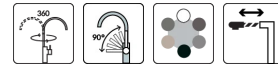

Technical Drawing

MMKTRP96 K96
8032557561484